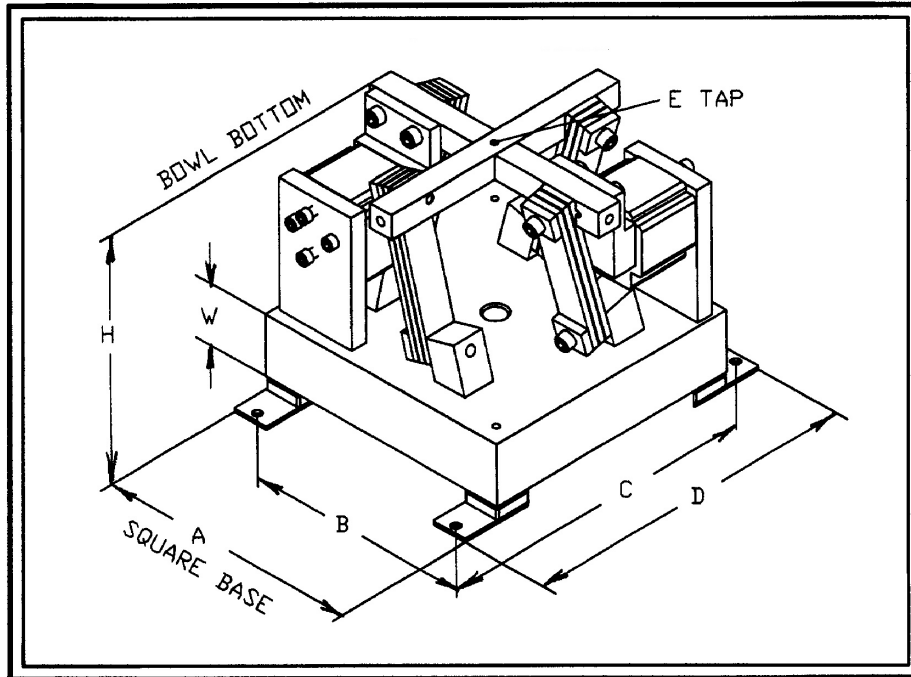

RODIX, Inc.

RODIX, INC.
2303 23rd Ave.
Rockford, IL 61104
Phone: (815) 316-4700
(800) 562-1868
Fax: (815) 316-4701

RODIX Web Site: www.rodix.com E-Mail: custserve@rodix.com

DRIVE BASE BASIC DIMENSIONS

BASE <A>	10
MTG. 	8.88
MTG. <C>	11.75
MTG. <D>	12.25
HEIGHT <H>	7.32
TAP <E>	1/4-20
BASE <W>	2"
AVG/MAX BOWL & PP WT	23/34.5 #
APPX. WT.	75#

10" CCW BOWL DRIVE BASE
(4) POSTS - (2) COILS

SPARE PARTS:

COIL OPTIONS:

120 VAC: P/N 6-42-78

240 VAC: P/N 6-42-87

SPRING OPTIONS:

1/8" THK P/N 90-3-03

3/16" THK P/N 90-3-02

1/4" THK P/N 90-3-104

SPACER: COMMON 8" & 10" P/N 88-3-058

MOUNTING FEET: P/N 96-1-11

TOE CLAMP OPTIONS:

Standard: P/N 53-1-19

PART NUMBERS:

STANDARD CONFIGURATION:

120 VAC: P/N 26-202-02