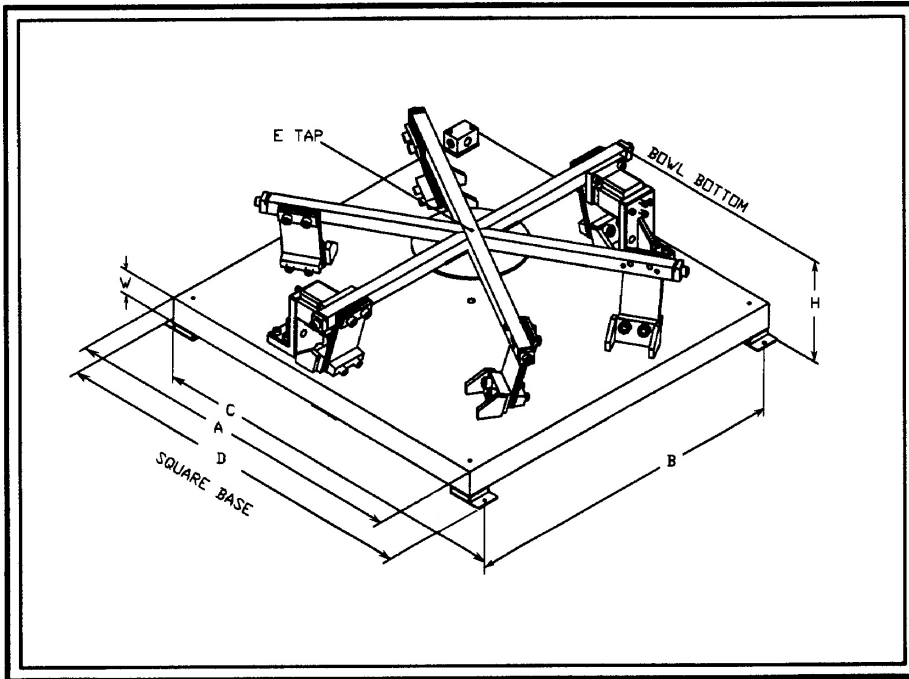

RODIX, Inc.

RODIX, INC.
2303 23rd Ave.
Rockford, IL 61104
Phone: (815) 316-4700
(800) 562-1868
Fax: (815) 316-4701

RODIX Web Site: www.rodix.com E-Mail: custserve@rodix.com

DRIVE BASE BASIC DIMENSIONS

BASE <A>	24
MTG. <B>	21.25
MTG. <C>	25.50
MTG. <D>	26.50
HEIGHT <H>	11.0
TAP <E>	3/8-16
BASE <W>	2"
AVG/MAX BWL & PP WT	126/189#
APPX. WT.	510#

**24" CW BOWL DRIVE BASE
(6) POSTS - (2) COILS**

SPARE PARTS:

COIL OPTIONS:

120 VAC: P/N 6-42-81
240 VAC: P/N 6-42-89

SPRING OPTIONS:

1/8" THK P/N 90-3-07
3/16" THK P/N 90-3-06
1/4" THK P/N 90-3-105
5/16" THK P/N 90-3-135
3/8" THK P/N 90-3-120

SPACERS:

UPPER SPACER: P/N 88-3-61
LOWER SPACER: P/N 88-3-65

MOUNTING FEET: P/N 96-1-12

TOE CLAMP OPTIONS:

Standard: P/N 53-1-16

PART NUMBERS:

STANDARD CONFIGURATION:

120 VAC: P/N 26-202-05
240 VAC: P/N 26-202-37