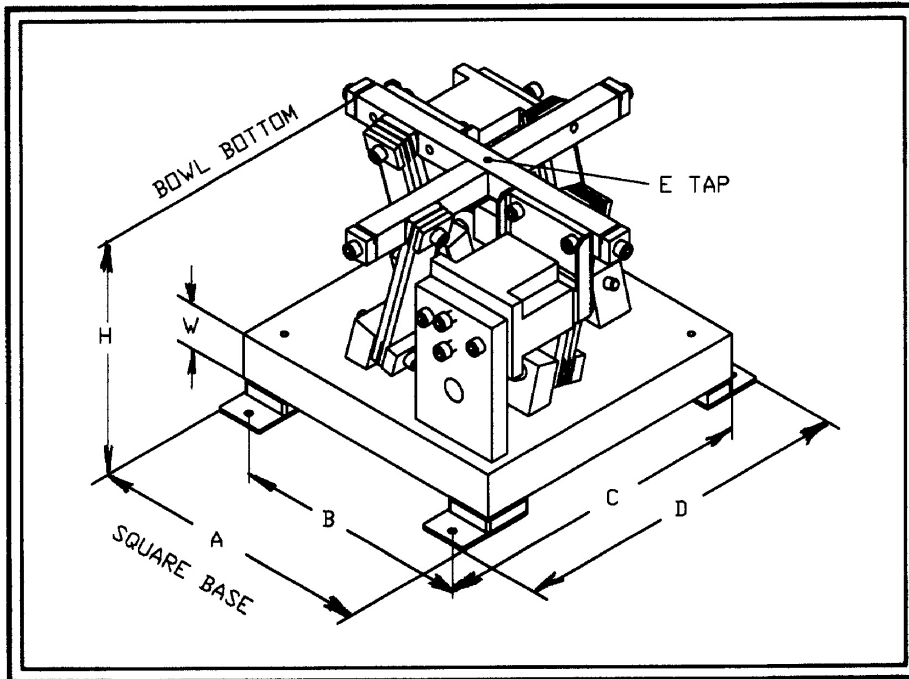

DRIVE BASE BASIC DIMENSIONS

BASE <A>	21
MTG. <B>	18.25
MTG. <C>	22.50
MTG. <D>	23.50
HEIGHT <H>	11.0
TAP <E>	3/8-16
BASE <W>	2"
AVG/MAX BWL & PP WT	105/158#
APPX. WT.	410#

21" CW BOWL DRIVE BASE  
(4) POSTS - (2) COILS