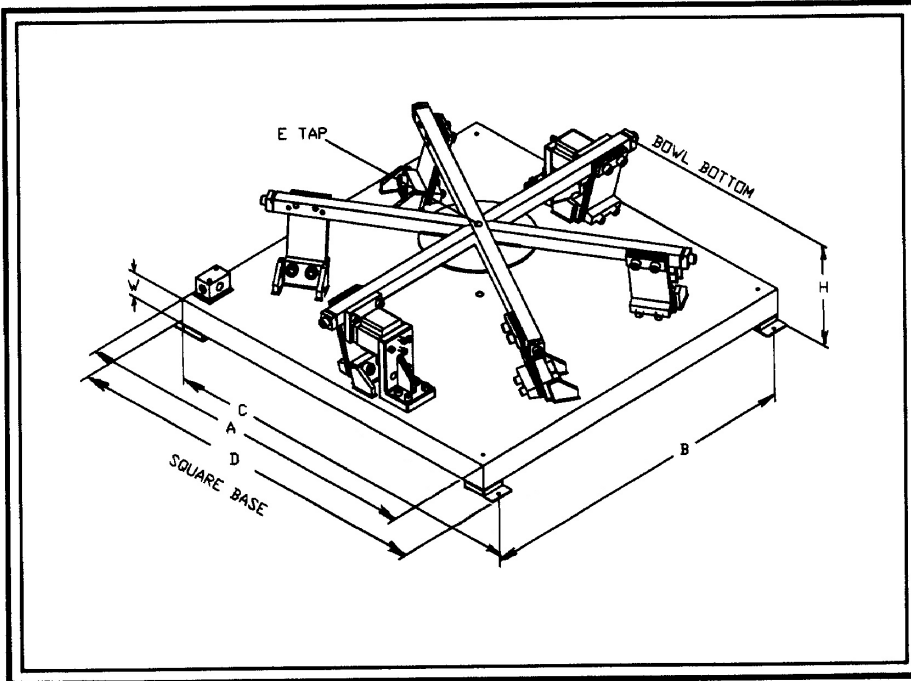

**DRIVE BASE BASIC DIMENSIONS**

BASE <A>	24
MTG. <B>	21.25
MTG. <C>	25.50
MTG. <D>	26.50
HEIGHT <H>	11.0
TAP <E>	3/8-16
BASE <W>	2"
AVG/MAX BWL & PP WT	126/189#
APPX. WT.	510#

**24" CCW BOWL DRIVE BASE  
 (6) POSTS - (2) COILS**