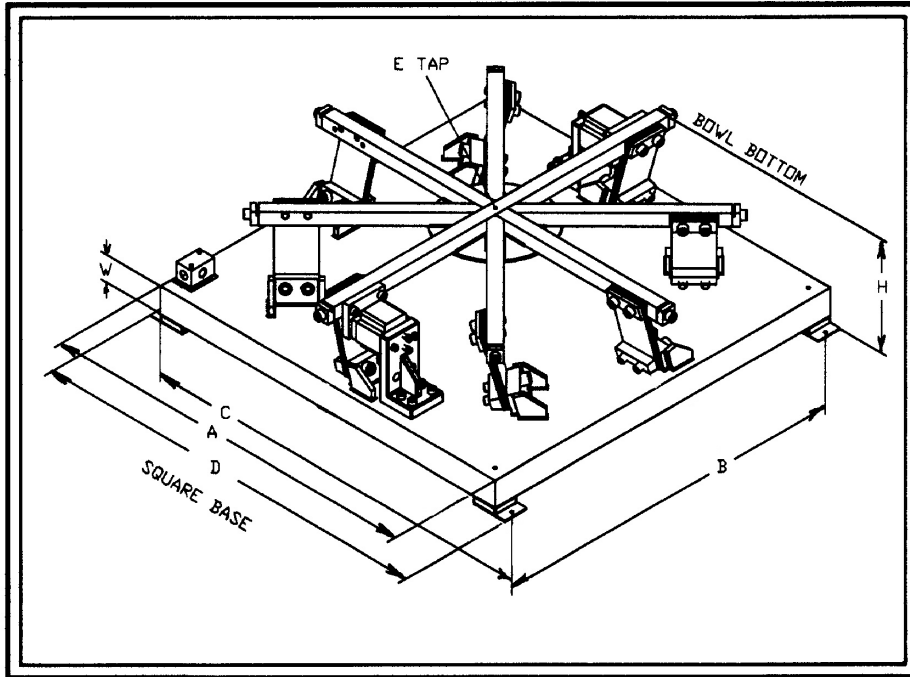

RODIX, Inc.

RODIX, INC.
2303 23rd Ave.
Rockford, IL 61104
Phone: (815) 316-4700
(800) 562-1868
Fax: (815) 316-4701

RODIX Web Site: www.rodix.com E-Mail: custserve@rodix.com

DRIVE BASE BASIC DIMENSIONS

BASE <A>	36
MTG. <B>	33.25
MTG. <C>	37.50
MTG. <D>	38.50
HEIGHT <H>	11.0
TAP <E>	3/8-16
BASE <W>	2"
AVG/MAX BWL & PP WT	208/312#
APPX. WT.	1035#

**36" CCW BOWL DRIVE BASE
(8) POSTS - (2) COILS**

SPARE PARTS:

COIL OPTIONS:

120 VAC: P/N 6-42-81

240 VAC: P/N 6-42-89

SPRING OPTIONS:

1/8" THK P/N 90-3-07

3/16" THK P/N 90-3-06

1/4" THK P/N 90-3-105

5/16" THK P/N 90-3-135

3/8" THK P/N 90-3-120

SPACERS:

UPPER SPACER: P/N 88-3-61

LOWER SPACER: P/N 88-3-65

MOUNTING FEET: P/N 96-1-12

TOE CLAMP OPTIONS:

Standard: P/N 53-1-16

Deep Step: P/N 53-1-15

PART NUMBERS:

STANDARD CONFIGURATION:

120 VAC: P/N 26-202-20

240 VAC: P/N 26-202-42

DOUBLE TOE CLAMP:

120 VAC: P/N 26-202-171

240 VAC: P/N 26-202-173