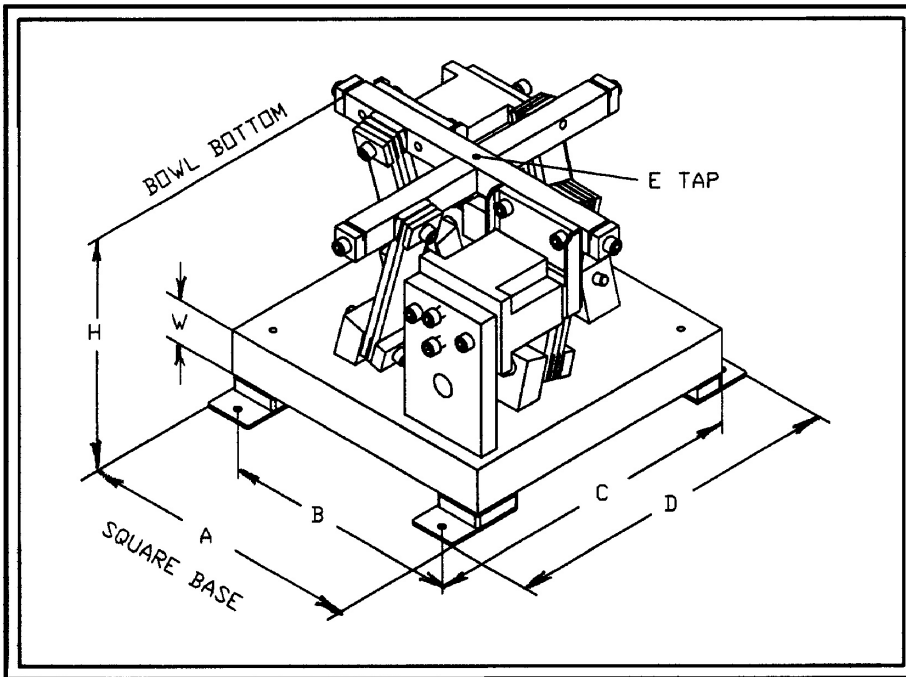

RODIX, Inc.

RODIX, INC.
2303 23rd Ave.
Rockford, IL 61104
Phone: (815) 316-4700
(800) 562-1868
Fax: (815) 316-4701

RODIX Web Site: www.rodix.com E-Mail: custserve@rodix.com

DRIVE BASE BASIC DIMENSIONS

BASE <A>	8
MTG. 	6.88
MTG. <C>	9.75
MTG. <D>	10.25
HEIGHT <H>	7.32
TAP <E>	1/4-20
BASE <W>	2"
AVG/MAX BWL & PP WT	16/24#
APPX. WT.	55#

**8" CW BOWL DRIVE BASE
(4) POSTS - (2) COILS**

SPARE PARTS:

COIL OPTIONS:

120 VAC: P/N 6-42-78

240 VAC: P/N 6-42-87

SPRING OPTIONS:

1/8" THK P/N 90-3-03

3/16" THK P/N 90-3-02

1/4" THK P/N 90-3-104

SPACER: COMMON 8" & 10" P/N 88-3-058

MOUNTING FEET: P/N 96-1-11

TOE CLAMP OPTIONS:

Standard: P/N 53-1-19

PART NUMBERS:

STANDARD CONFIGURATION:

120 VAC: P/N 26-202-22