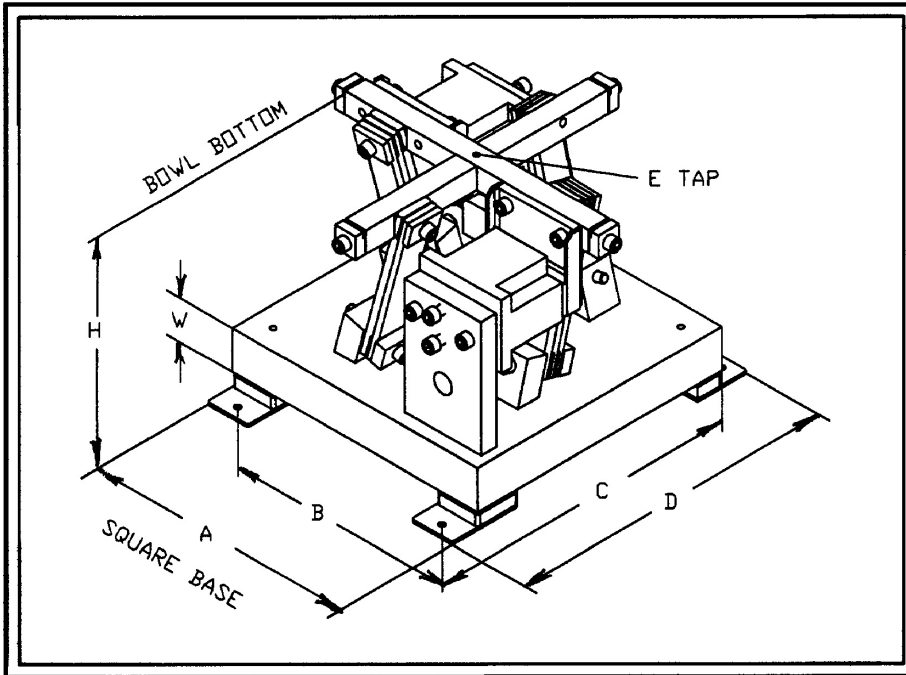

RODIX, Inc.

RODIX, INC.
2303 23rd Ave.
Rockford, IL 61104
Phone: (815) 316-4700
(800) 562-1868
Fax: (815) 316-4701

RODIX Web Site: www.rodix.com E-Mail: custserve@rodix.com

DRIVE BASE BASIC DIMENSIONS

BASE <A>	8
MTG. <B>	6.88
MTG. <C>	9.75
MTG. <D>	10.25
HEIGHT <H>	7.32
TAP <E>	1/4-20
BASE <W>	2"
AVG/MAX BWL & PP WT	16/24#
APPX. WT.	55#

**8" CW BOWL DRIVE BASE
(4) POSTS - (2) COILS**

SPARE PARTS:

COIL OPTIONS:

120 VAC: P/N 6-42-78

240 VAC: P/N 6-42-87

SPRING OPTIONS:

1/8" THK P/N 90-3-03

3/16" THK P/N 90-3-02

1/4" THK P/N 90-3-104

SPACER: COMMON 8" & 10" P/N 88-3-058

MOUNTING FEET: P/N 96-1-11

TOE CLAMP OPTIONS:

Standard: P/N 53-1-19

PART NUMBERS:

STANDARD CONFIGURATION:

120 VAC: P/N 26-202-22

240 VAC: P/N 26-202-25