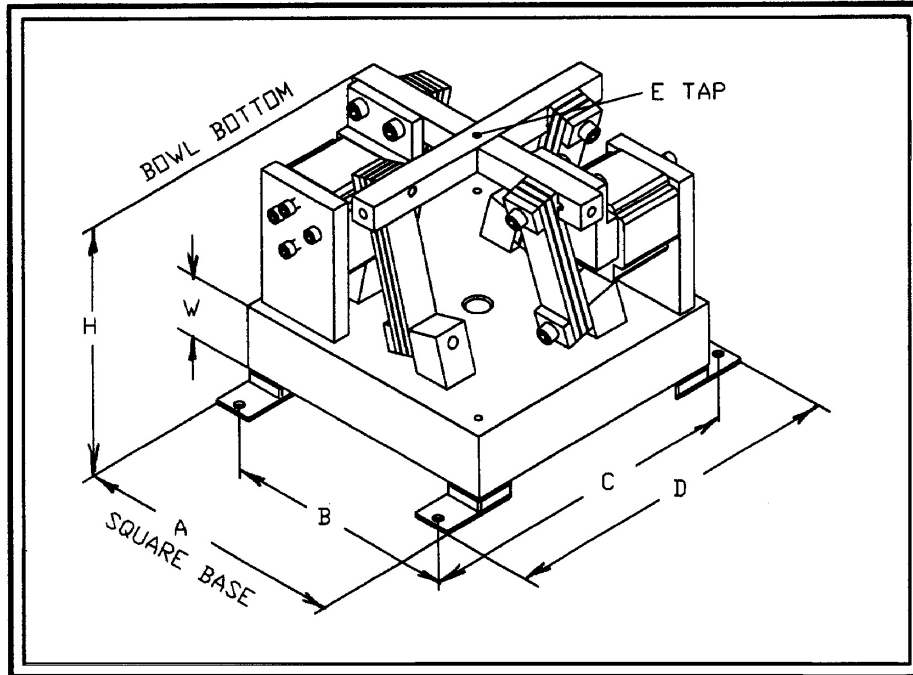

RODIX, Inc.

RODIX, INC.
2303 23rd Ave.
Rockford, IL 61104
Phone: (815) 316-4700
(800) 562-1868
Fax: (815) 316-4701

RODIX Web Site: www.rodix.com E-Mail: custserve@rodix.com

DRIVE BASE BASIC DIMENSIONS

BASE <A>	8
MTG. <B>	6.88
MTG. <C>	9.75
MTG. <D>	10.25
HEIGHT <H>	7.32
TAP <E>	1/4-20
BASE <W>	2"
AVG/MAX BOWL & PP WT	16/24#
APPX. WT.	55#

**8" CCW BOWL DRIVE BASE
(4) POSTS - (2) COILS**

SPARE PARTS:

COIL OPTIONS:

- 120 VAC: P/N 6-42-78
- 240 VAC: P/N 6-42-87

SPRING OPTIONS:

- 1/8" THK P/N 90-3-03
- 3/16" THK P/N 90-3-02
- 1/4" THK P/N 90-3-104

SPACER: COMMON 8" & 10" P/N 88-3-058

MOUNTING FEET: P/N 96-1-11

TOE CLAMP OPTIONS:

Standard: P/N 53-1-19

PART NUMBERS:

STANDARD CONFIGURATION:

- 120 VAC: P/N 26-202-21
- 240 VAC: P/N 26-202-26