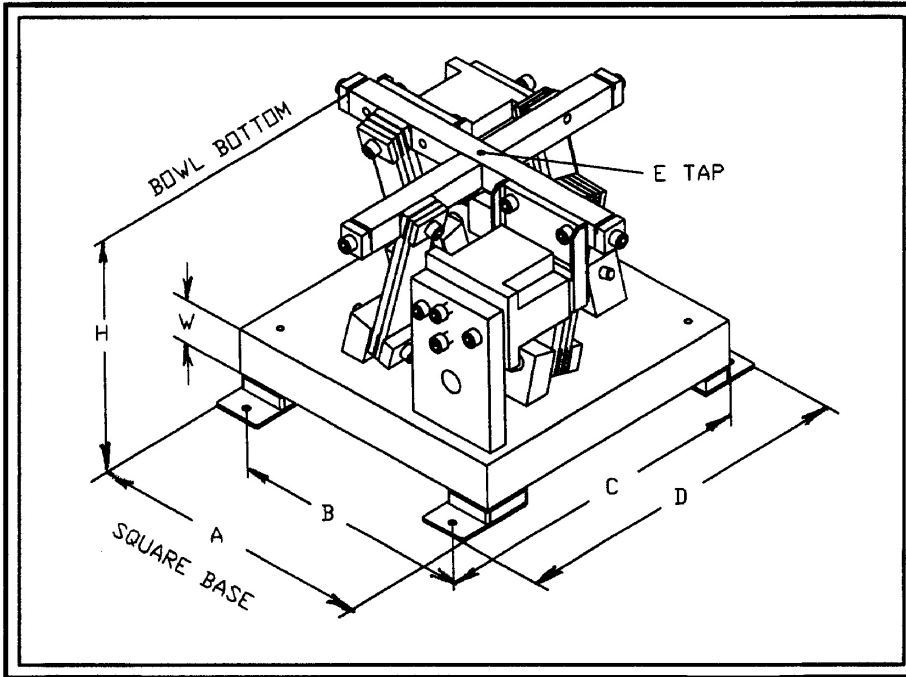

RODIX, Inc.

RODIX, INC.
2303 23rd Ave.
Rockford, IL 61104
Phone: (815) 316-4700
(800) 562-1868
Fax: (815) 316-4701

RODIX Web Site: www.rodix.com E-Mail: custserve@rodix.com

DRIVE BASE BASIC DIMENSIONS

BASE <A>	10
MTG. <B>	8.88
MTG. <C>	11.75
MTG. <D>	12.25
HEIGHT <H>	7.32
TAP <E>	1/4-20
BASE <W>	2"
AVG/MAX BOWL & PP WT	23/34.5 #
APPX. WT.	75#

10" CW BOWL DRIVE BASE
(4) POSTS - (2) COILS

SPARE PARTS:

COIL OPTIONS:

120 VAC: P/N 6-42-78

240 VAC: P/N 6-42-87

SPRING OPTIONS:

1/8" THK P/N 90-3-03

3/16" THK P/N 90-3-02

1/4" THK P/N 90-3-104

SPACER: COMMON 8" & 10" P/N 88-3-058

MOUNTING FEET: P/N 96-1-11

TOE CLAMP OPTIONS:

Standard: P/N 53-1-19

PART NUMBERS:

STANDARD CONFIGURATION:

120 VAC: P/N 26-202-12

240 VAC: P/N 26-202-27