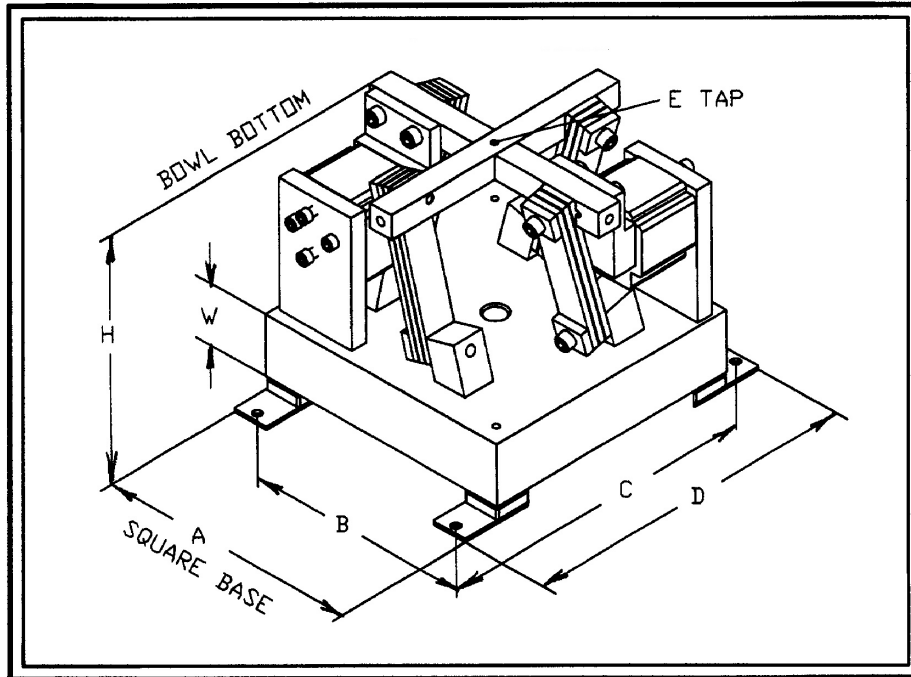

RODIX, Inc.

RODIX, INC.
2303 23rd Ave.
Rockford, IL 61104
Phone: (815) 316-4700
(800) 562-1868
Fax: (815) 316-4701

RODIX Web Site: www.rodix.com E-Mail: custserve@rodix.com

DRIVE BASE BASIC DIMENSIONS

BASE <A>	10
MTG. <B>	8.88
MTG. <C>	11.75
MTG. <D>	12.25
HEIGHT <H>	7.32
TAP <E>	1/4-20
BASE <W>	2"
AVG/MAX BOWL & PP WT	23/34.5 #
APPX. WT.	75#

**10" CCW BOWL DRIVE BASE
(4) POSTS - (2) COILS**

SPARE PARTS:

COIL OPTIONS:

120 VAC: P/N 6-42-78

240 VAC: P/N 6-42-87

SPRING OPTIONS:

1/8" THK P/N 90-3-03

3/16" THK P/N 90-3-02

1/4" THK P/N 90-3-104

SPACER: COMMON 8" & 10" P/N 88-3-058

MOUNTING FEET: P/N 96-1-11

TOE CLAMP OPTIONS:

Standard: P/N 53-1-19

PART NUMBERS:

STANDARD CONFIGURATION:

120 VAC: P/N 26-202-02

240 VAC: P/N 26-202-28