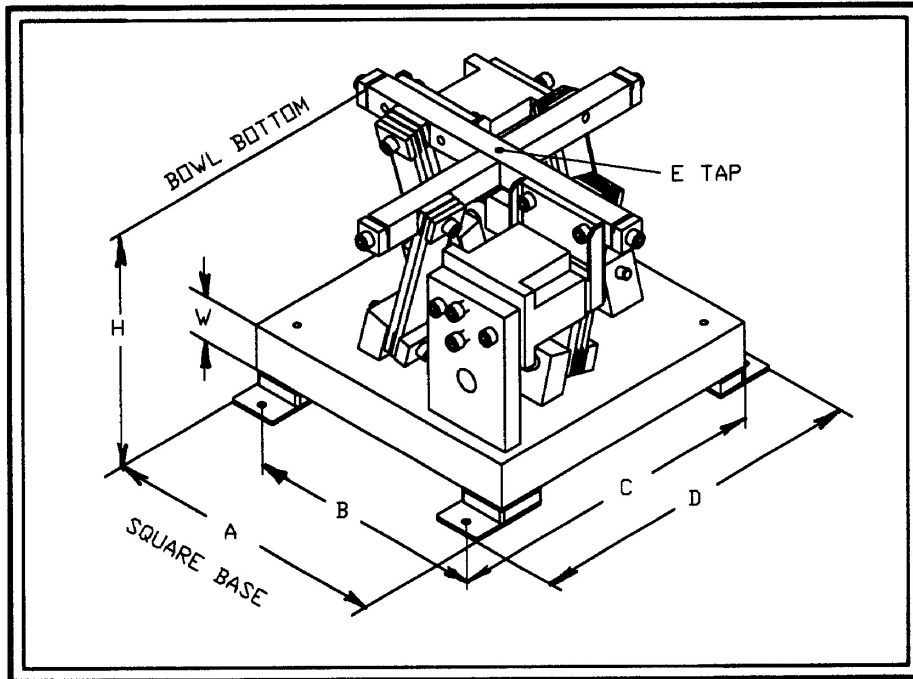

RODIX, Inc.

RODIX, INC.
2303 23rd Ave.
Rockford, IL 61104
Phone: (815) 316-4700
(800) 562-1868
Fax: (815) 316-4701

RODIX Web Site: www.rodix.com E-Mail: custserve@rodix.com

DRIVE BASE BASIC DIMENSIONS

BASE <A>	18
MTG. <B>	16
MTG. <C>	19.50
MTG. <D>	20.50
HEIGHT <H>	10.38
TAP <E>	3/8-16
BASE <W>	2"
AVG/MAX BWL & PP WT	80/120#
APPX. WT.	250#

**18" CW BOWL DRIVE BASE
(4) POSTS - (2) COILS**

SPARE PARTS:

COIL OPTIONS:

120 VAC: P/N 6-42-81

240 VAC: P/N 6-42-89

SPRING OPTIONS:

3/16" THK P/N 90-3-38

1/4" THK P/N 90-3-139

5/16" THK P/N 90-3-140

3/8" THK P/N 90-3-141

SPACER: COMMON 18" P/N 88-3-089

MOUNTING FEET: P/N 96-1-10

TOE CLAMP OPTIONS:

Standard: P/N 53-1-11

PART NUMBERS:

STANDARD CONFIGURATION:

120 VAC: P/N 26-202-87

240 VAC: P/N 26-202-33