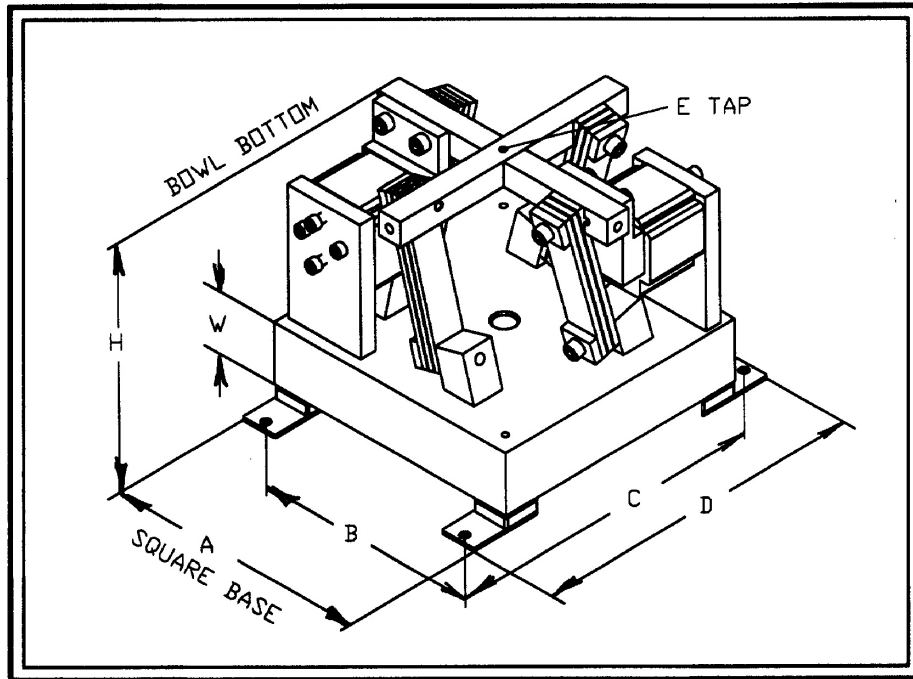

**DRIVE BASE BASIC DIMENSIONS**

BASE <A>	18
MTG. <B>	16
MTG. <C>	19.50
MTG. <D>	20.50
HEIGHT <H>	10.38
TAP <E>	3/8-16
BASE <W>	2"
AVG/MAX BOWL & PP WT	80/120#
APPX. WT.	250#

**18" CCW BOWL DRIVE BASE  
(4) POSTS - (2) COILS**