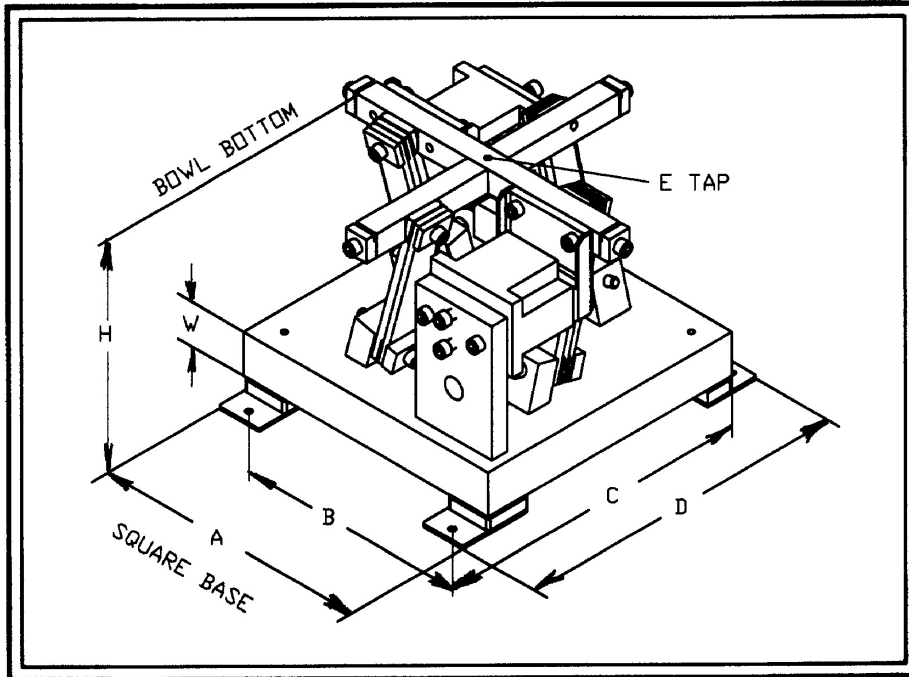

DRIVE BASE BASIC DIMENSIONS

BASE <A>	21
MTG. <B>	18.25
MTG. <C>	22.50
MTG. <D>	23.50
HEIGHT <H>	11.0
TAP <E>	3/8-16
BASE <W>	2"
AVG/MAX BWL & PP WT	105/158#
APPX. WT.	410#

21" CW BOWL DRIVE BASE  
(4) POSTS - (2) COILS