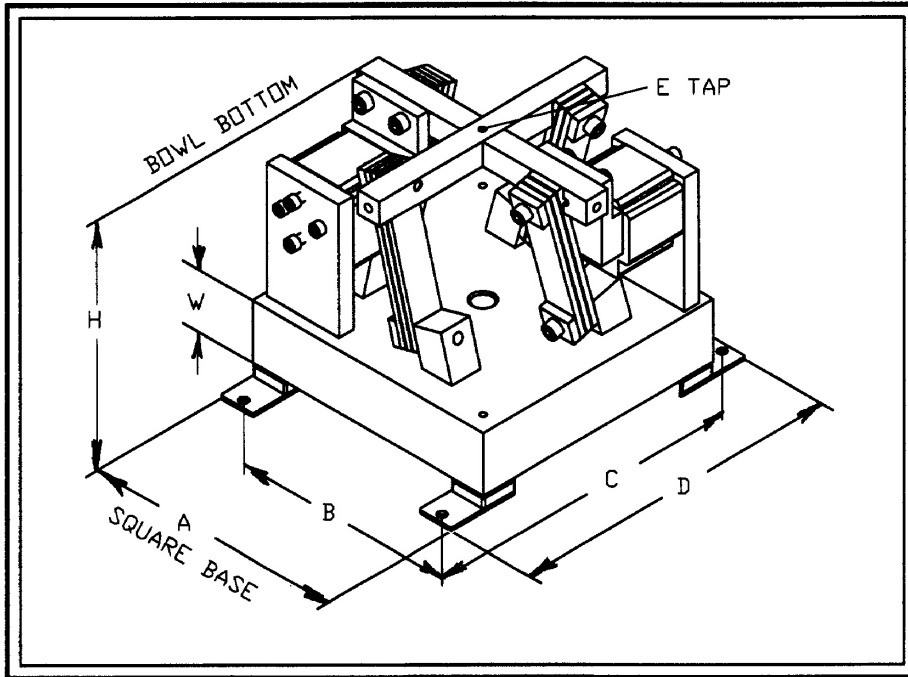

RODIX, Inc.

RODIX, INC.
2303 23rd Ave.
Rockford, IL 61104
Phone: (815) 316-4700
(800) 562-1868
Fax: (815) 316-4701

RODIX Web Site: www.rodix.com E-Mail: custserve@rodix.com

DRIVE BASE BASIC DIMENSIONS

BASE <A>	21
MTG. 	18.25
MTG. <C>	22.50
MTG. <D>	23.50
HEIGHT <H>	11.0
TAP <E>	3/8-16
BASE <W>	2"
AVG/MAX BWL & PP WT	105/158#
APPX. WT.	410#

**21" CCW BOWL DRIVE BASE
(4) POSTS - (2) COILS**

SPARE PARTS:

COIL OPTIONS:

120 VAC: P/N 6-42-81

240 VAC: P/N 6-42-89

SPRING OPTIONS:

1/8" THK P/N 90-3-07

3/16" THK P/N 90-3-06