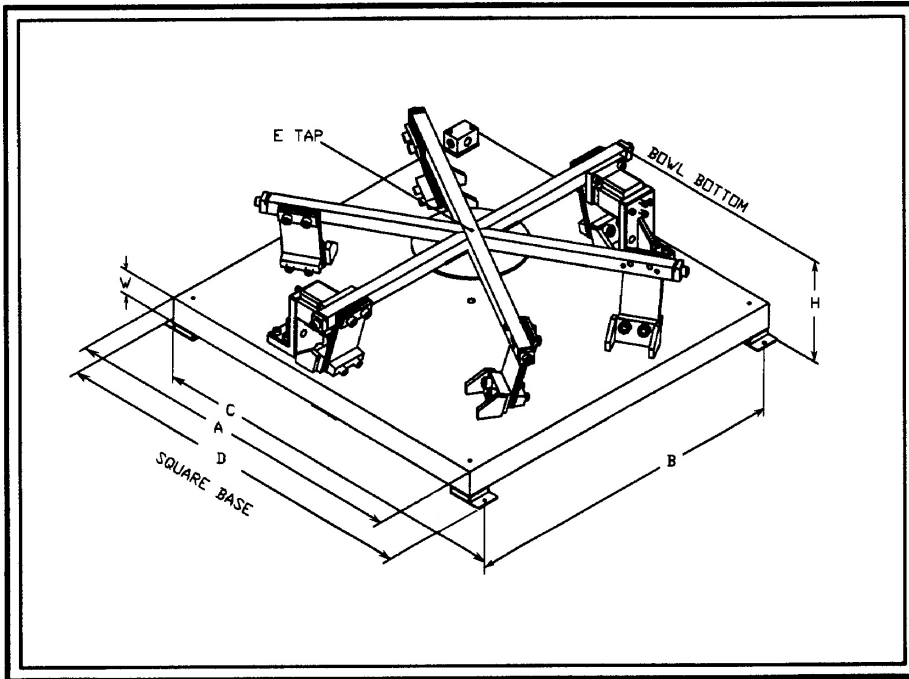

**DRIVE BASE BASIC DIMENSIONS**

BASE <A>	24
MTG. <B>	21.25
MTG. <C>	25.50
MTG. <D>	26.50
HEIGHT <H>	11.0
TAP <E>	3/8-16
BASE <W>	2"
AVG/MAX BWL & PP WT	126/189#
APPX. WT.	510#

**24" CW BOWL DRIVE BASE  
 (6) POSTS - (2) COILS**