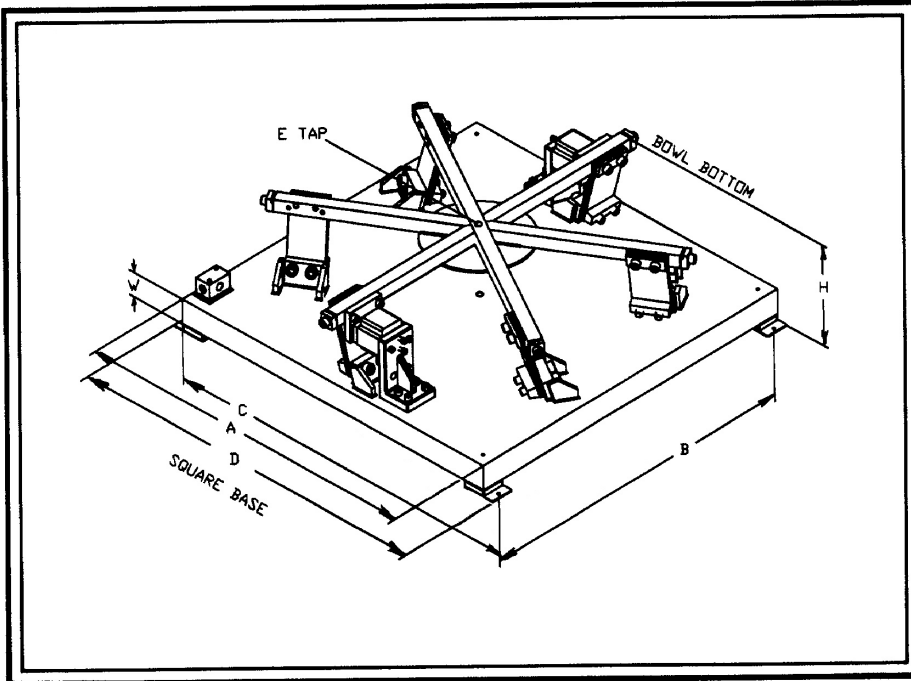

RODIX, Inc.

RODIX, INC.
2303 23rd Ave.
Rockford, IL 61104
Phone: (815) 316-4700
(800) 562-1868
Fax: (815) 316-4701

RODIX Web Site: www.rodix.com E-Mail: custserve@rodix.com

DRIVE BASE BASIC DIMENSIONS

BASE <A>	24
MTG. 	21.25
MTG. <C>	25.50
MTG. <D>	26.50
HEIGHT <H>	11.0
TAP <E>	3/8-16
BASE <W>	2"
AVG/MAX BWL & PP WT	126/189#
APPX. WT.	510#

24" CCW BOWL DRIVE BASE
(6) POSTS - (2) COILS

SPARE PARTS:

COIL OPTIONS:

120 VAC: P/N 6-42-81

240 VAC: P/N 6-42-89

SPRING OPTIONS:

1/8" THK P/N 90-3-07

3/16" THK P/N 90-3-06