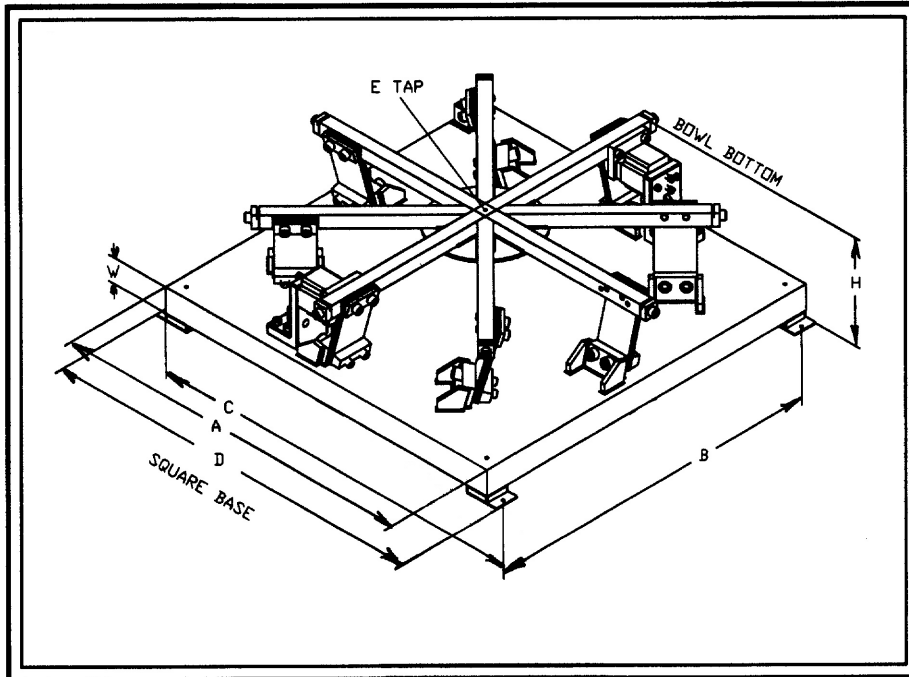

RODIX, Inc.

RODIX, INC.
2303 23rd Ave.
Rockford, IL 61104
Phone: (815) 316-4700
(800) 562-1868
Fax: (815) 316-4701

RODIX Web Site: www.rodix.com E-Mail: custserve@rodix.com

DRIVE BASE BASIC DIMENSIONS

BASE <A>	36
MTG. 	33.25
MTG. <C>	37.50
MTG. <D>	38.50
HEIGHT <H>	11.0
TAP <E>	3/8-16
BASE <W>	2"
AVG/MAX BOWL & PP WT	208/312#
APPX. WT.	1035#

**36" CW BOWL DRIVE BASE
(8) POSTS - (2) COILS**

SPARE PARTS:

COIL OPTIONS:

120 VAC: P/N 6-42-81

240 VAC: P/N 6-42-89

SPRING OPTIONS:

1/8" THK P/N 90-3-07

3/16" THK P/N 90-3-06

1/4" THK P/N 90-3-105

5/16" THK P/N 90-3-135

3/8" THK P/N 90-3-120

SPACERS:

UPPER SPACER: P/N 88-3-61

LOWER SPACER: P/N 88-3-65

MOUNTING FEET: P/N 96-1-12

TOE CLAMP OPTIONS:

Standard: P/N 53-1-16

Deep Step: P/N 53-1-15

PART NUMBERS:

STANDARD CONFIGURATION:

120 VAC: P/N 26-202-19

240 VAC: P/N 26-202-41

DOUBLE TOE CLAMP:

120 VAC: P/N 26-202-170