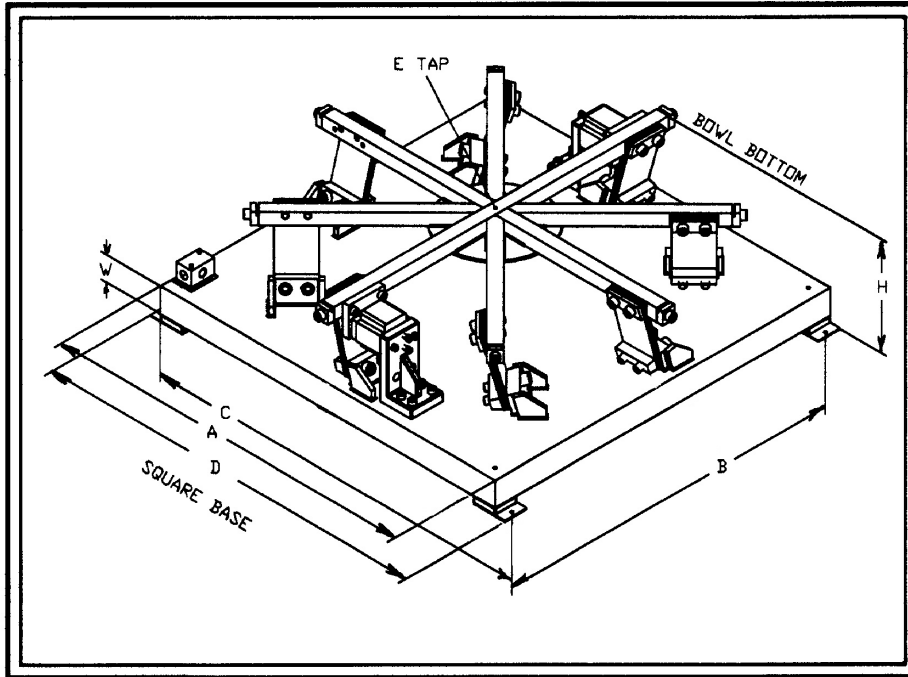

RODIX, Inc.

RODIX, INC.
2303 23rd Ave.
Rockford, IL 61104
Phone: (815) 316-4700
(800) 562-1868
Fax: (815) 316-4701

RODIX Web Site: www.rodix.com E-Mail: custserve@rodix.com

DRIVE BASE BASIC DIMENSIONS

BASE <A>	36
MTG. <B>	33.25
MTG. <C>	37.50
MTG. <D>	38.50
HEIGHT <H>	11.0
TAP <E>	3/8-16
BASE <W>	2"
AVG/MAX BWL & PP WT	208/312#
APPX. WT.	1035#

**36" CCW BOWL DRIVE BASE
(8) POSTS - (2) COILS**

SPARE PARTS:

COIL OPTIONS:

120 VAC: P/N 6-42-81

240 VAC: P/N 6-42-89

SPRING OPTIONS:

1/8" THK P/N 90-3-07

3/16" THK P/N 90-3-06

1/4" THK P/N 90-3-105

5/16" THK P/N 90-3-135

3/8" THK P/N 90-3-120

SPACERS:

UPPER SPACER: P/N 88-3-61

LOWER SPACER: P/N 88-3-65

MOUNTING FEET: P/N 96-1-12

TOE CLAMP OPTIONS:

Standard: P/N 53-1-16

Deep Step: P/N 53-1-15

PART NUMBERS:

STANDARD CONFIGURATION:

120 VAC: P/N 26-202-20

240 VAC: P/N 26-202-42

DOUBLE TOE CLAMP:

120 VAC: P/N 26-202-171

240 VAC: P/N 26-202-173