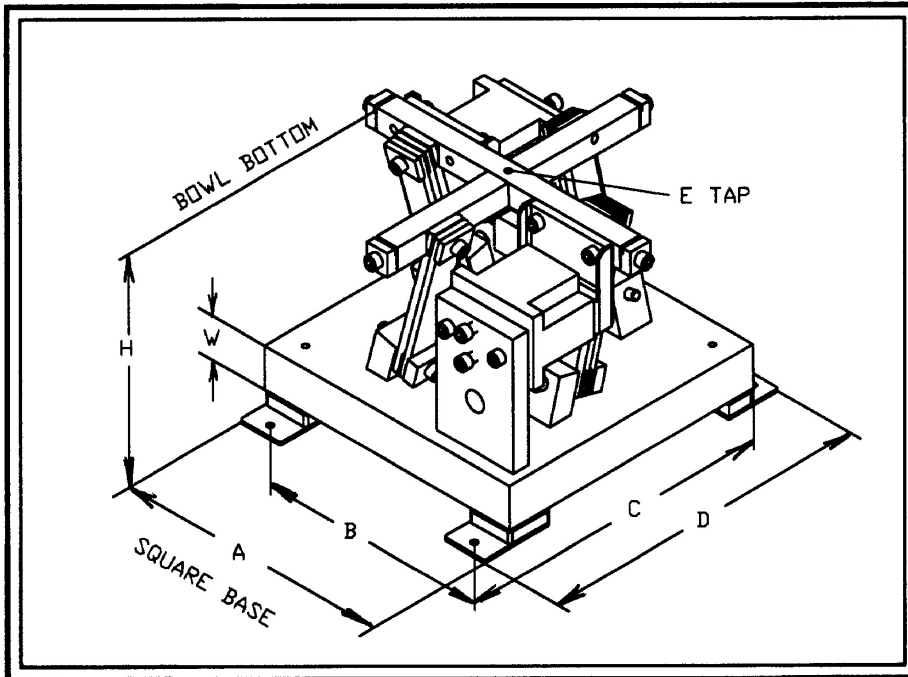

**DRIVE BASE BASIC DIMENSIONS**

BASE <A>	24
MTG. <B>	21.25
MTG. <C>	25.50
MTG. <D>	26.50
HEIGHT <H>	11.0
TAP <E>	3/8-16
BASE <W>	2"
AVG/MAX BOWL & PP WT	126/189#
APPX. WT.	510#

**24" CW BOWL DRIVE BASE  
 (4) POSTS - (2) COILS**