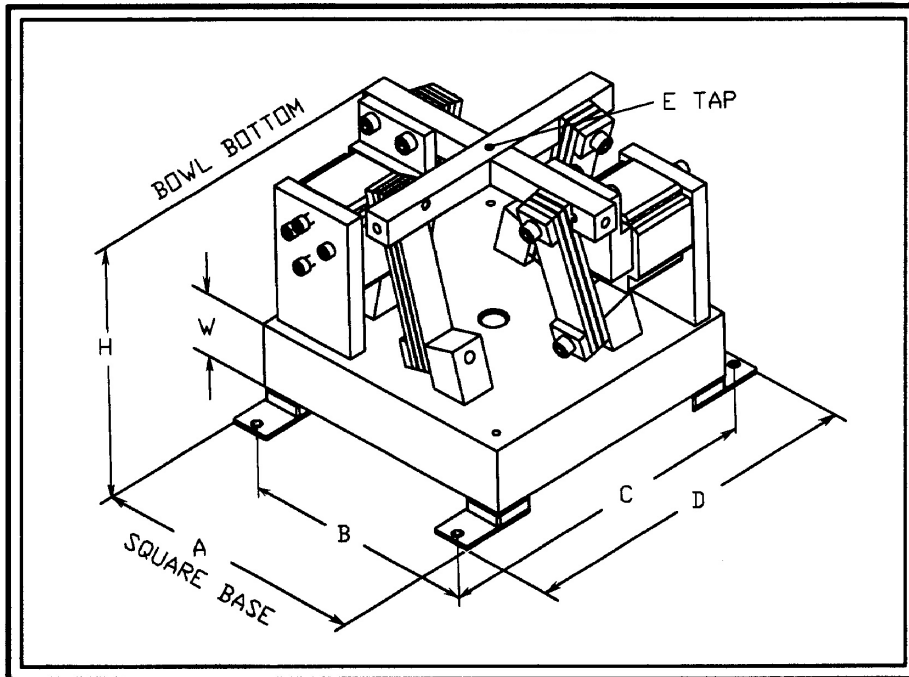

RODIX, Inc.

RODIX, INC.
2303 23rd Ave.
Rockford, IL 61104
Phone: (815) 316-4700
(800) 562-1868
Fax: (815) 316-4701

RODIX Web Site: www.rodix.com E-Mail: custserve@rodix.com

DRIVE BASE BASIC DIMENSIONS

BASE <A>	24
MTG. <B>	21.25
MTG. <C>	25.50
MTG. <D>	26.50
HEIGHT <H>	11.0
TAP <E>	3/8-16
BASE <W>	2"
AVG/MAX BOWL & PP WT	125/189#
APPX. WT.	510#

**24" CCW BOWL DRIVE BASE
(4) POSTS - (2) COILS**

SPARE PARTS:

COIL OPTIONS:

120 VAC: P/N 6-42-81
240 VAC: P/N 6-42-89

SPRING OPTIONS:

1/8" THK P/N 90-3-07
3/16" THK P/N 90-3-06
1/4" THK P/N 90-3-105
5/16" THK P/N 90-3-135
3/8" THK P/N 90-3-120

SPACERS:

UPPER SPACER: P/N 88-3-61
LOWER SPACER: P/N 88-3-65

MOUNTING FEET: P/N 96-1-12

TOE CLAMP OPTIONS:

Standard: P/N 53-1-16

PART NUMBERS:

STANDARD CONFIGURATION:

120 VAC: P/N 26-202-48
240 VAC: P/N 26-202-93