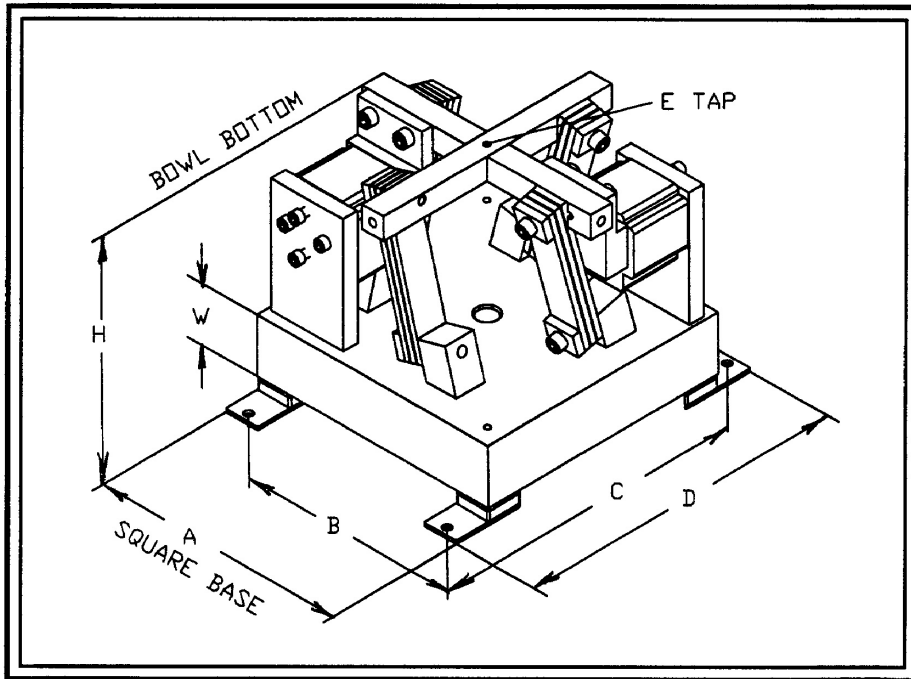

RODIX, Inc.

RODIX, INC.
2303 23rd Ave.
Rockford, IL 61104
Phone: (815) 316-4700
(800) 562-1868
Fax: (815) 316-4701

RODIX Web Site: www.rodix.com E-Mail: custserve@rodix.com

DRIVE BASE BASIC DIMENSIONS

BASE <A>	12
MTG. 	10
MTG. <C>	13.50
MTG. <D>	14.50
HEIGHT <H>	9.82
TAP <E>	5/16-18
BASE <W>	2"
AVG/MAX BOWL & PP WT	36.5/55 #
APPX. WT.	130#

**12" CCW BOWL DRIVE BASE
(4) POSTS - (2) COILS**

SPARE PARTS:

COIL OPTIONS:

- 120 VAC: P/N 6-42-80
- 240 VAC: P/N 6-42-88

SPRING OPTIONS:

- 1/8" THK P/N 90-3-25
- 1/4" THK P/N 90-3-126
- 3/8" THK P/N 90-3-129

SPACER: COMMON 12" P/N 88-3-062

MOUNTING FEET: P/N 96-1-10

TOE CLAMP OPTIONS:

Standard: P/N 53-1-05

PART NUMBERS:

STANDARD CONFIGURATION:

- 120 VAC: P/N 26-202-52
- 240 VAC: P/N 26-202-58

3/8" SPRING CONFIGURATION