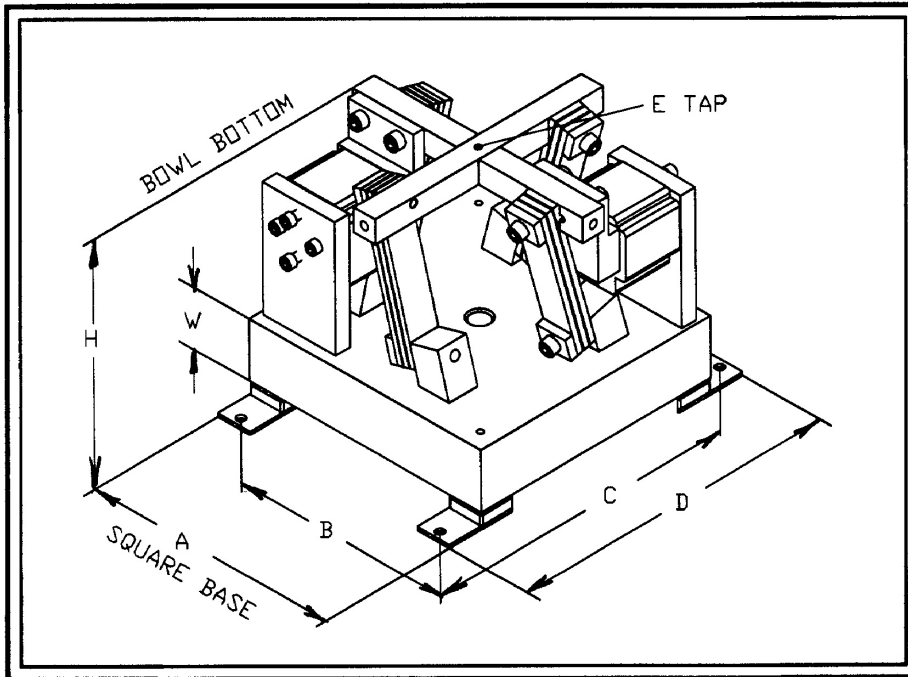

RODIX, Inc.

RODIX, INC.
2303 23rd Ave.
Rockford, IL 61104
Phone: (815) 316-4700
(800) 562-1868
Fax: (815) 316-4701

RODIX Web Site: www.rodix.com E-Mail: custserve@rodix.com

DRIVE BASE BASIC DIMENSIONS

BASE <A>	15
MTG. <B>	13
MTG. <C>	16.50
MTG. <D>	17.50
HEIGHT <H>	9.82
TAP <E>	5/16-18
BASE <W>	2"
AVG/MAX BOWL & PP WT	53/79#
APPX. WT.	185#

**15" CCW BOWL DRIVE BASE
(4) POSTS - (2) COILS**

SPARE PARTS:

COIL OPTIONS:

120 VAC: P/N 6-42-80

240 VAC: P/N 6-42-88

SPRING OPTIONS:

1/8" THK P/N 90-3-33

3/16" THK P/N 90-3-29

1/4" THK P/N 90-3-130

5/16" THK P/N 90-3-131

3/8" THK P/N 90-3-132

SPACER: COMMON 15" P/N 88-3-067

MOUNTING FEET: P/N 96-1-10

TOE CLAMP OPTIONS:

Standard: P/N 53-1-05

PART NUMBERS:

STANDARD CONFIGURATION:

120 VAC: P/N 26-202-54

240 VAC: P/N 26-202-56

3/8" SPRING CONFIGURATION

120 VAC: P/N 26-202-184

240 VAC: P/N 26-202-186