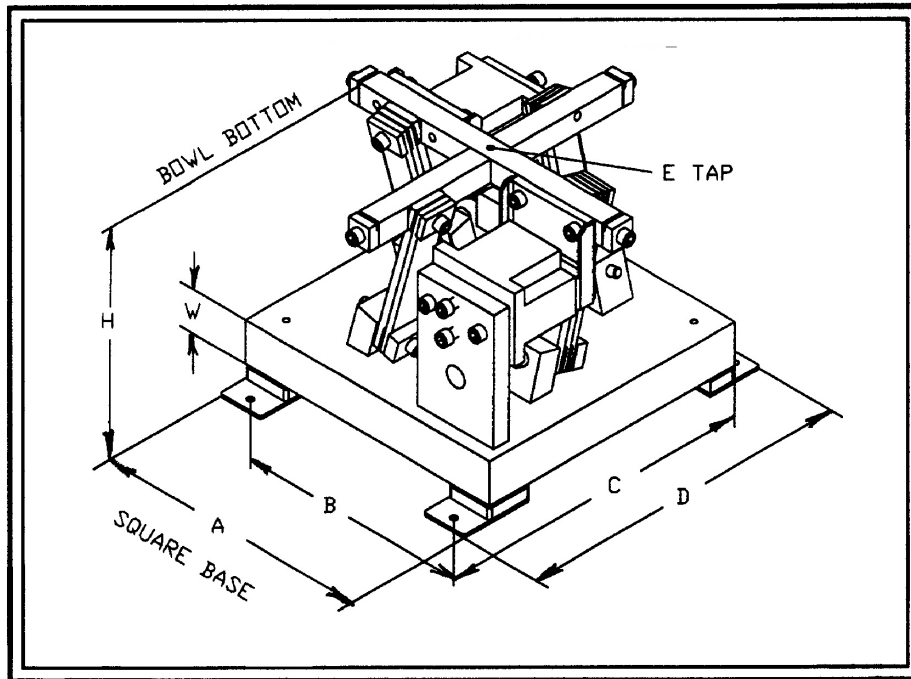

RODIX, Inc.

RODIX, INC.
2303 23rd Ave.
Rockford, IL 61104
Phone: (815) 316-4700
(800) 562-1868
Fax: (815) 316-4701

RODIX Web Site: www.rodix.com E-Mail: custserve@rodix.com

DRIVE BASE BASIC DIMENSIONS

BASE <A>	12
MTG. <B>	10
MTG. <C>	13.50
MTG. <D>	14.50
HEIGHT <H>	9.82
TAP <E>	5/16-18
BASE <W>	2"
AVG/MAX BOWL & PP WT	36.5/55 #
APPX. WT.	130#

**12" CW BOWL DRIVE BASE
(4) POSTS - (2) COILS**

SPARE PARTS:

COIL OPTIONS:

120 VAC: P/N 6-42-80
240 VAC: P/N 6-42-88

SPRING OPTIONS:

1/8" THK P/N 90-3-25
1/4" THK P/N 90-3-126
3/8" THK P/N 90-3-129

SPACER: COMMON 12" P/N 88-3-062

MOUNTING FEET: P/N 96-1-10

TOE CLAMP OPTIONS:

Standard: P/N 53-1-05

PART NUMBERS:

STANDARD CONFIGURATION:

120 VAC: P/N 26-202-51
240 VAC: P/N 26-202-57
3/8" SPRING CONFIGURATION
120 VAC: P/N 26-202-179
240 VAC: P/N 26-202-181