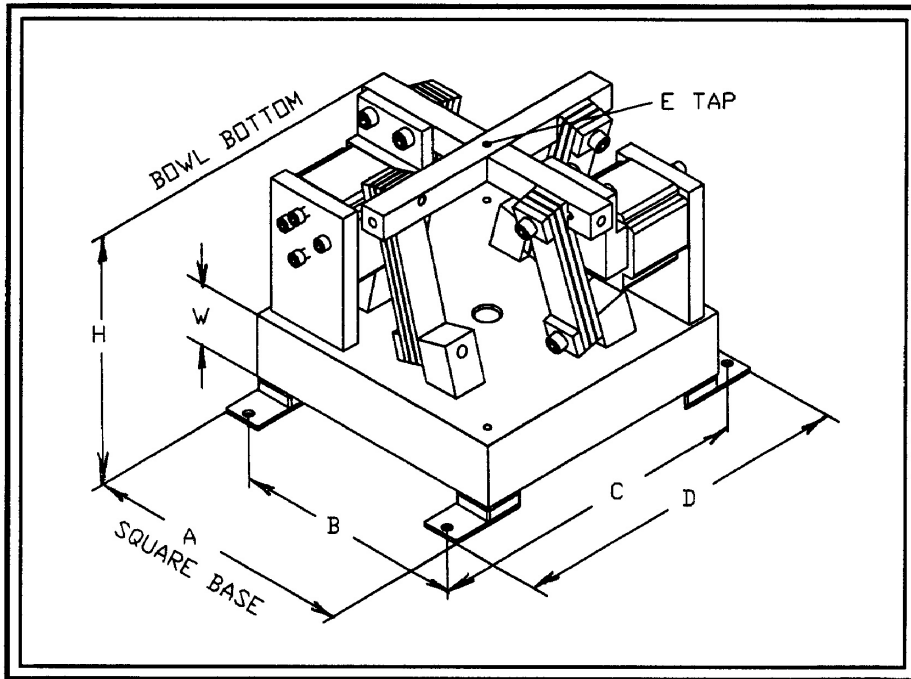

**DRIVE BASE BASIC DIMENSIONS**

BASE <A>	12
MTG. <B>	10
MTG. <C>	13.50
MTG. <D>	14.50
HEIGHT <H>	9.82
TAP <E>	5/16-18
BASE <W>	2"
AVG/MAX BOWL & PP WT	36.5/55 #
APPX. WT.	130#

**12" CCW BOWL DRIVE BASE  
(4) POSTS - (2) COILS**