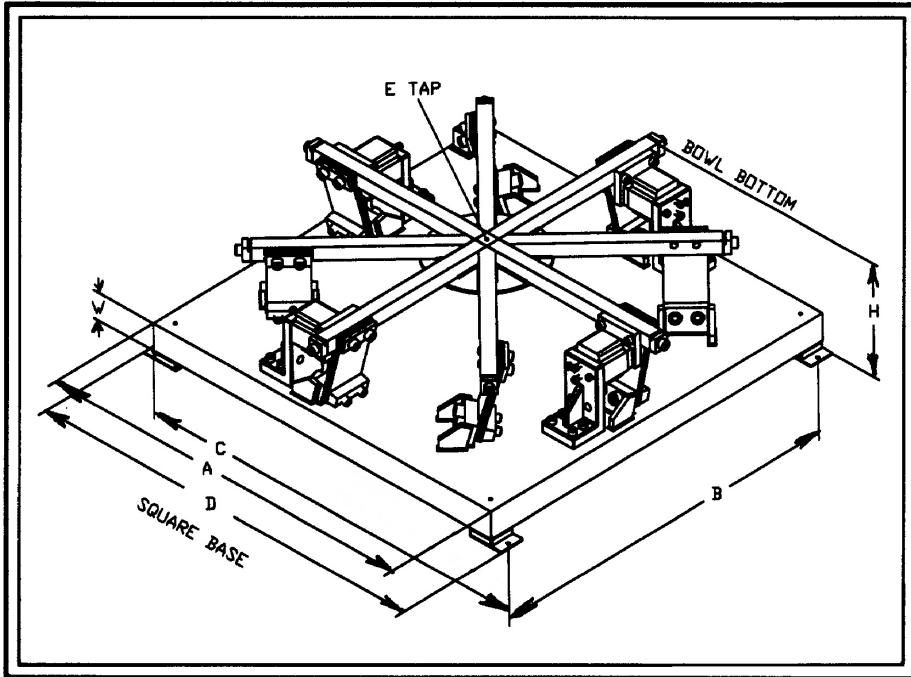

RODIX, Inc.

RODIX, INC.
2303 23rd Ave.
Rockford, IL 61104
Phone: (815) 316-4700
(800) 562-1868
Fax: (815) 316-4701

RODIX Web Site: www.rodix.com E-Mail: custserve@rodix.com

DRIVE BASE BASIC DIMENSIONS

BASE <A>	36
MTG. <B>	33.25
MTG. <C>	37.50
MTG. <D>	38.50
HEIGHT <H>	11.0
TAP <E>	3/8-16
BASE <W>	2"
AVG/MAX BWL & PP WT	208/312#
APPX. WT.	1055#

**36" CW BOWL DRIVE BASE
(8) POSTS - (4) COILS**

SPARE PARTS:

COIL OPTIONS:

120 VAC: P/N 6-42-81
240 VAC: P/N 6-42-89

SPRING OPTIONS:

1/8" THK P/N 90-3-07
3/16" THK P/N 90-3-06
1/4" THK P/N 90-3-105
5/16" THK P/N 90-3-135
3/8" THK P/N 90-3-120

SPACERS:

UPPER SPACER: P/N 88-3-61
LOWER SPACER: P/N 88-3-65

MOUNTING FEET: P/N 96-1-12

TOE CLAMP OPTIONS:

Standard: P/N 53-1-16
Deep Step: P/N 53-1-15

PART NUMBERS:

STANDARD CONFIGURATION:

120 VAC: P/N 26-202-85
240 VAC: P/N 26-202-138

DOUBLE TOE CLAMP:

120 VAC: P/N 26-202-174
240 VAC: P/N 26-202-176