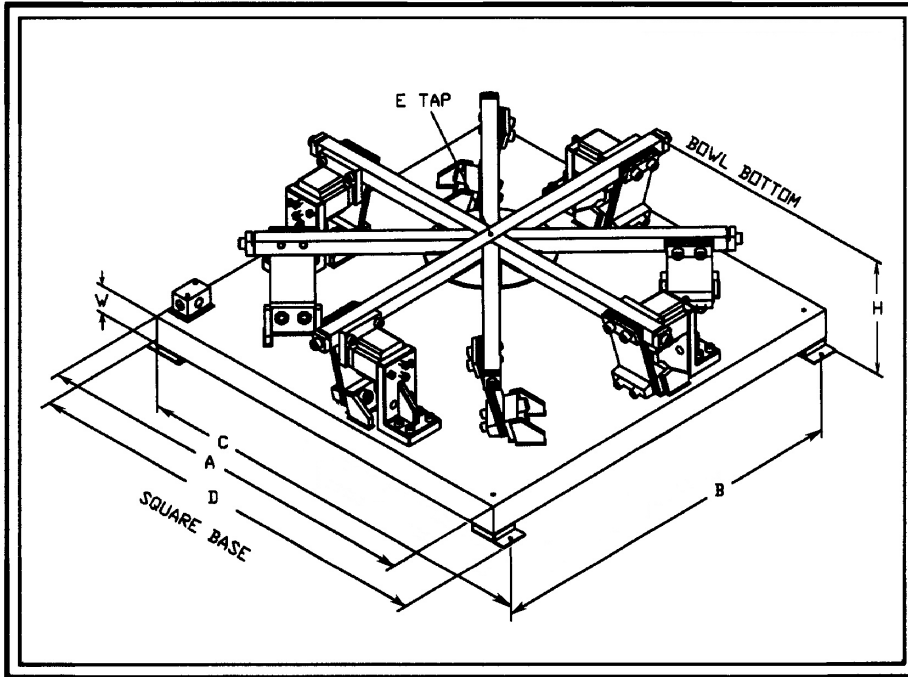

RODIX, Inc.

RODIX, INC.
2303 23rd Ave.
Rockford, IL 61104
Phone: (815) 316-4700
(800) 562-1868
Fax: (815) 316-4701

RODIX Web Site: www.rodix.com E-Mail: custserve@rodix.com

DRIVE BASE BASIC DIMENSIONS

BASE <A>	36
MTG. <B>	33.25
MTG. <C>	37.50
MTG. <D>	38.50
HEIGHT <H>	11.0
TAP <E>	3/8-16
BASE <W>	2"
AVG/MAX BOWL & PP WT	208/312#
APPX. WT.	1055#

**36" CCW BOWL DRIVE BASE
(8) POSTS - (4) COILS**

SPARE PARTS:

COIL OPTIONS:

120 VAC: P/N 6-42-81

240 VAC: P/N 6-42-89

SPRING OPTIONS:

1/8" THK P/N 90-3-07

3/16" THK P/N 90-3-06

1/4" THK P/N 90-3-105

5/16" THK P/N 90-3-135

3/8" THK P/N 90-3-120

SPACERS:

UPPER SPACER: P/N 88-3-61

LOWER SPACER: P/N 88-3-65

MOUNTING FEET: P/N 96-1-12

TOE CLAMP OPTIONS:

Standard: P/N 53-1-16

Deep Step: P/N 53-1-15

PART NUMBERS:

STANDARD CONFIGURATION:

120 VAC: P/N 26-202-86

240 VAC: P/N 26-202-139

DOUBLE TOE CLAMP:

120 VAC: P/N 26-202-175

240 VAC: P/N 26-202-177