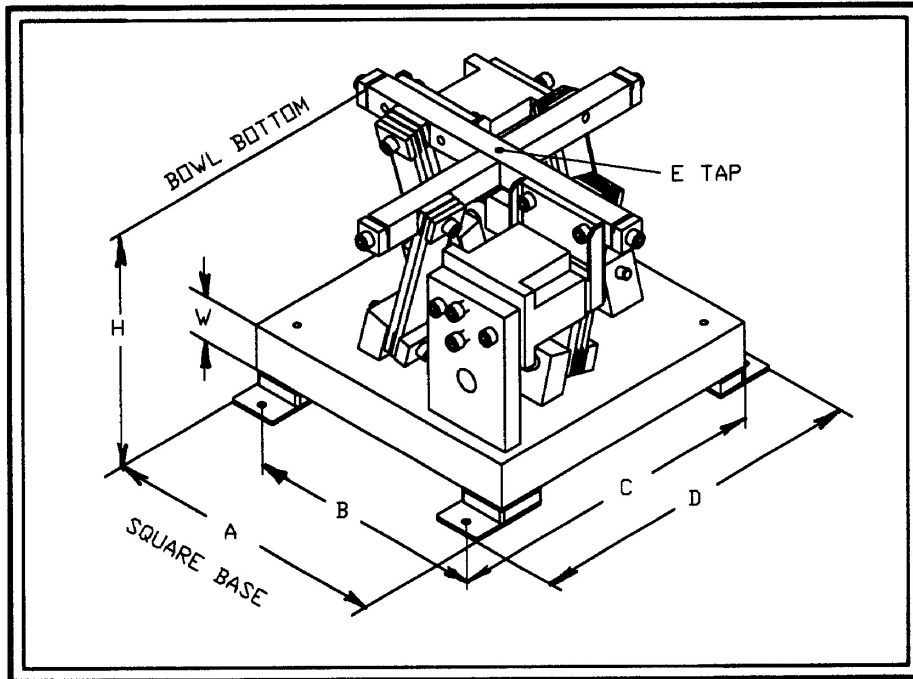

RODIX, Inc.

RODIX, INC.
2303 23rd Ave.
Rockford, IL 61104
Phone: (815) 316-4700
(800) 562-1868
Fax: (815) 316-4701

RODIX Web Site: www.rodix.com E-Mail: custserve@rodix.com

DRIVE BASE BASIC DIMENSIONS

BASE <A>	18
MTG. 	16
MTG. <C>	19.50
MTG. <D>	20.50
HEIGHT <H>	10.38
TAP <E>	3/8-16
BASE <W>	2"
AVG/MAX BWL & PP WT	80/120#
APPX. WT.	250#

**18" CW BOWL DRIVE BASE
(4) POSTS - (2) COILS**

SPARE PARTS:

COIL OPTIONS:

120 VAC: P/N 6-42-81

240 VAC: P/N 6-42-89

SPRING OPTIONS:

3/16" THK P/N 90-3-38

1/4" THK P/N 90-3-139

5/16" THK P/N 90-3-140

3/8" THK P/N 90-3-141

SPACER: COMMON 18" P/N 88-3-089

MOUNTING FEET: P/N 96-1-10

TOE CLAMP OPTIONS:

Standard: P/N 53-1-11

PART NUMBERS:

STANDARD CONFIGURATION: