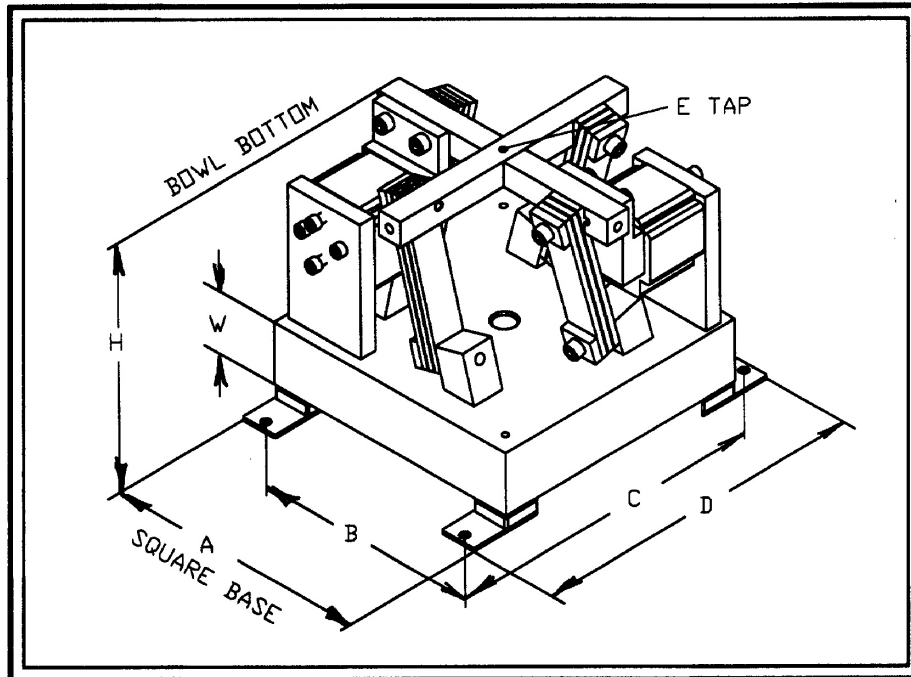

RODIX, Inc.

RODIX, INC.
2303 23rd Ave.
Rockford, IL 61104
Phone: (815) 316-4700
(800) 562-1868
Fax: (815) 316-4701

RODIX Web Site: www.rodix.com E-Mail: custserve@rodix.com

DRIVE BASE BASIC DIMENSIONS

BASE <A>	18
MTG. 	16
MTG. <C>	19.50
MTG. <D>	20.50
HEIGHT <H>	10.38
TAP <E>	3/8-16
BASE <W>	2"
AVG/MAX BWL & PP WT	80/120#
APPX. WT.	250#

**18" CCW BOWL DRIVE BASE
(4) POSTS - (2) COILS**

SPARE PARTS:

COIL OPTIONS:

- 120 VAC: P/N 6-42-81
- 240 VAC: P/N 6-42-89

SPRING OPTIONS:

- 3/16" THK P/N 90-3-38
- 1/4" THK P/N 90-3-139
- 5/16" THK P/N 90-3-140
- 3/8" THK P/N 90-3-141

SPACER: COMMON 18" P/N 88-3-089

MOUNTING FEET: P/N 96-1-10

TOE CLAMP OPTIONS:

Standard: P/N 53-1-11

PART NUMBERS:

STANDARD CONFIGURATION:

- 120 VAC: P/N 26-202-88
- 240 VAC: P/N 26-202-34