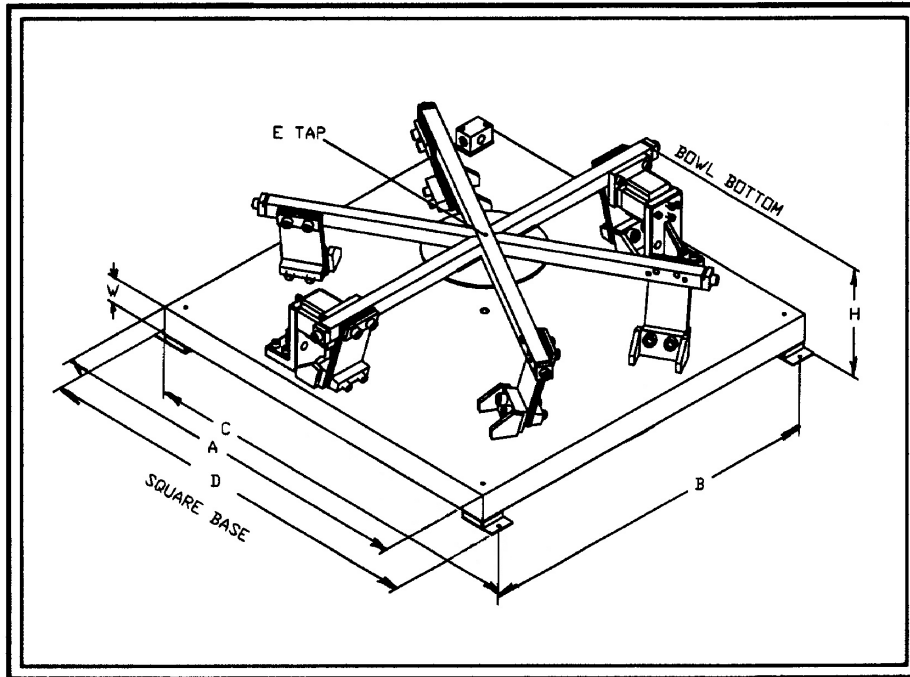

DRIVE BASE BASIC DIMENSIONS

BASE <A>	36
MTG. <B>	33.25
MTG. <C>	37.50
MTG. <D>	38.50
HEIGHT <H>	11.0
TAP <E>	3/8-16
BASE <W>	2"
AVG/MAX BOWL & PP WT	208/312#
APPX. WT.	1035#

36" CW BOWL DRIVE BASE 120 VAC  
(6) POSTS - (2) COILS  
P/N 26-202-95