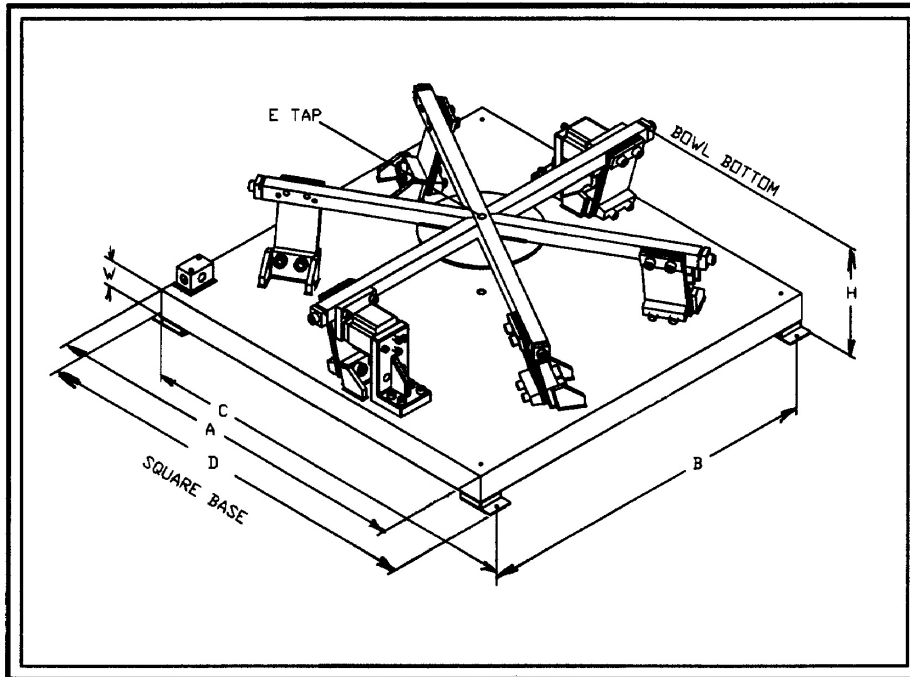

RODIX, Inc.

RODIX, INC.
2303 23rd Ave.
Rockford, IL 61104
Phone: (815) 316-4700
(800) 562-1868
Fax: (815) 316-4701

RODIX Web Site: www.rodix.com E-Mail: custserve@rodix.com

DRIVE BASE BASIC DIMENSIONS

| | |
|----------------------|----------|
| BASE <A> | 36 |
| MTG. | 33.25 |
| MTG. <C> | 37.50 |
| MTG. <D> | 38.50 |
| HEIGHT <H> | 11.0 |
| TAP <E> | 3/8-16 |
| BASE <W> | 2" |
| AVG/MAX BOWL & PP WT | 208/312# |
| APPX. WT. | 1035# |

36" CCW BOWL DRIVE BASE 120 VAC
(6) POSTS - (2) COILS
P/N 26-202-96

SPARE PARTS:

COIL OPTIONS:

120 VAC: P/N 6-42-81
240 VAC: P/N 6-42-89

SPRING OPTIONS:

1/8" THK P/N 90-3-07
3/16" THK P/N 90-3-06
1/4" THK P/N 90-3-105
5/16" THK P/N 90-3-135
3/8" THK P/N 90-3-120

SPACERS:

UPPER SPACER: P/N 88-3-61
LOWER SPACER: P/N 88-3-65

MOUNTING FEET: P/N 96-1-12

TOE CLAMP OPTIONS:

Standard: P/N 53-1-16
Deep Step: P/N 53-1-15