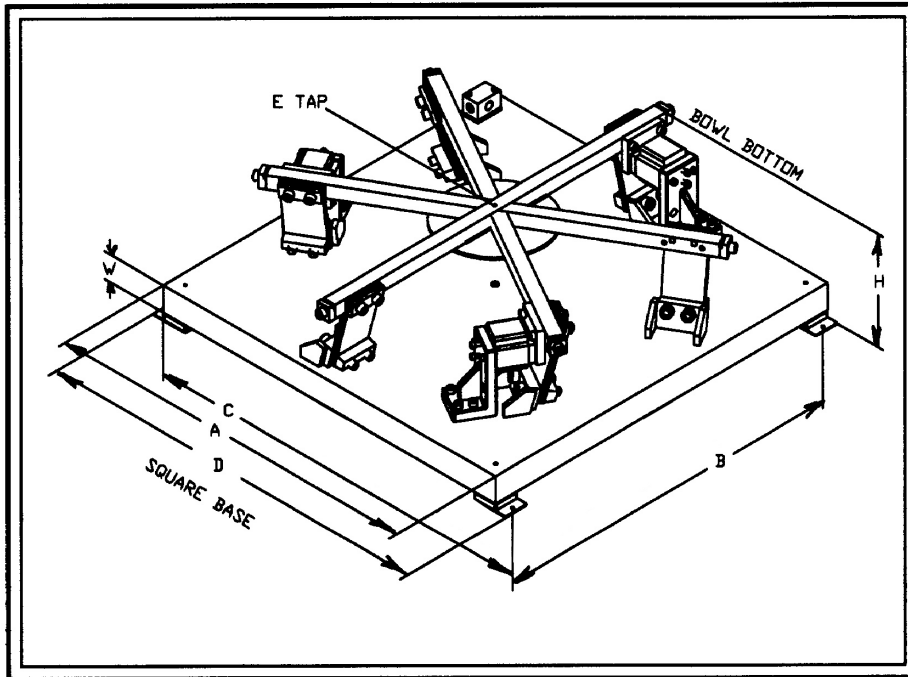

**DRIVE BASE BASIC DIMENSIONS**

BASE <A>	24
MTG. <B>	21.25
MTG. <C>	25.50
MTG. <D>	26.50
HEIGHT <H>	11.0
TAP <E>	3/8-16
BASE <W>	2"
AVG/MAX BWL & PP WT	126/189#
APPX. WT.	520#

**24" CW BOWL DRIVE BASE  
 (6) POSTS - (3) COILS**