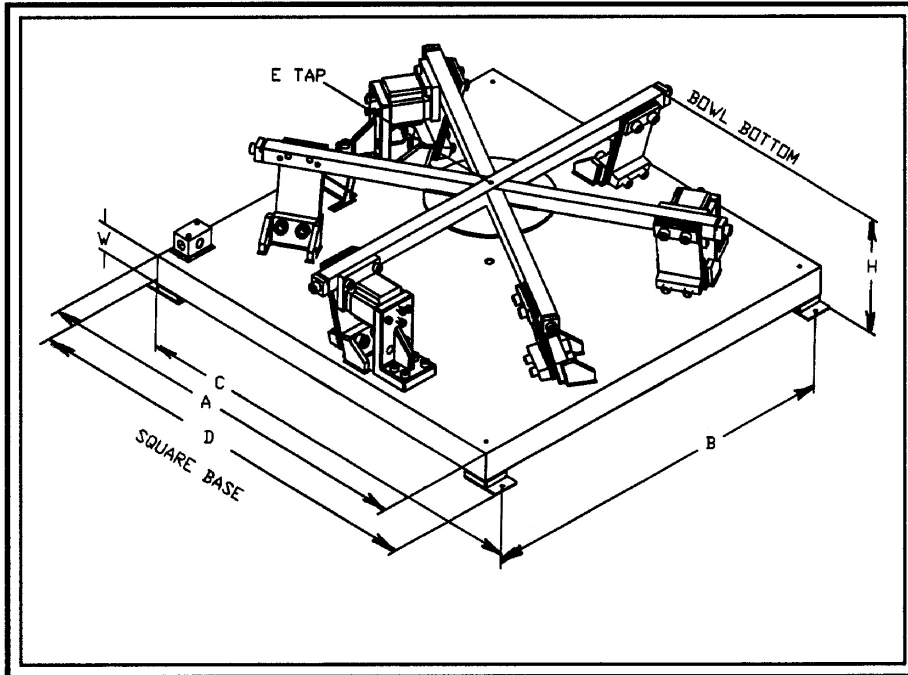

RODIX, Inc.

RODIX, INC.
2303 23rd Ave.
Rockford, IL 61104
Phone: (815) 316-4700
(800) 562-1868
Fax: (815) 316-4701

RODIX Web Site: www.rodix.com E-Mail: custserve@rodix.com

DRIVE BASE BASIC DIMENSIONS

BASE <A>	24
MTG. <B>	21.25
MTG. <C>	25.50
MTG. <D>	26.50
HEIGHT <H>	11.0
TAP <E>	3/8-16
BASE <W>	2"
AVG/MAX BWL & PP WT	126/189#
APPX. WT.	520#

**24" CCW BOWL DRIVE BASE
(6) POSTS - (3) COILS**

SPARE PARTS:

COIL OPTIONS:

120 VAC: P/N 6-42-81

240 VAC: P/N 6-42-89

SPRING OPTIONS:

1/8" THK P/N 90-3-07

3/16" THK P/N 90-3-06

1/4" THK P/N 90-3-105

5/16" THK P/N 90-3-135

3/8" THK P/N 90-3-120

SPACERS:

UPPER SPACER: P/N 88-3-61

LOWER SPACER: P/N 88-3-65

MOUNTING FEET: P/N 96-1-12

TOE CLAMP OPTIONS:

Standard: P/N 53-1-16

Deep Step: P/N 53-1-15

PART NUMBERS:

STANDARD CONFIGURATION:

120 VAC: P/N 26-202-104

240 VAC: P/N 26-202-108