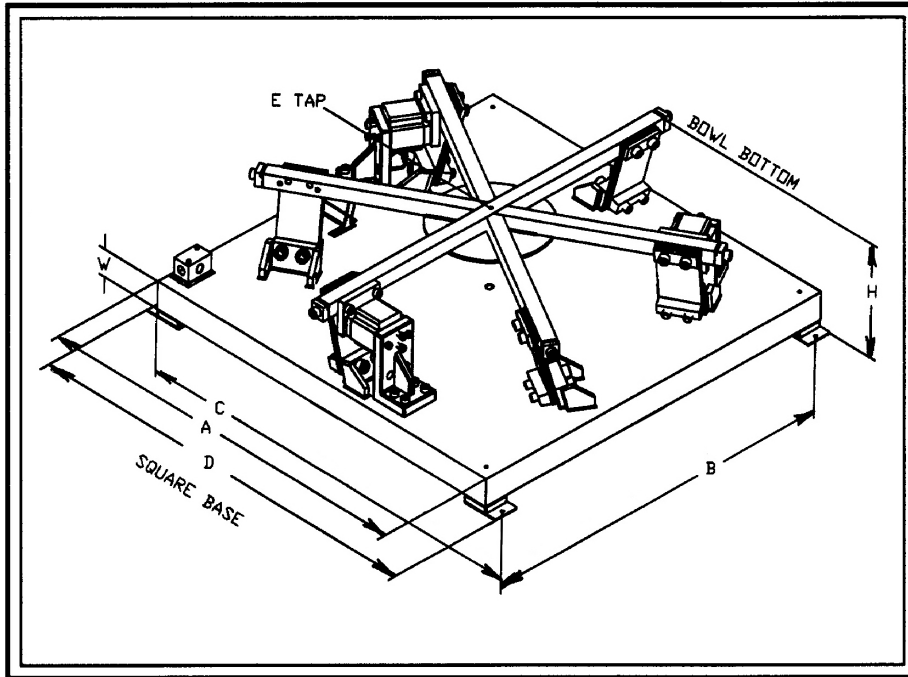

RODIX, Inc.

RODIX, INC.
2303 23rd Ave.
Rockford, IL 61104
Phone: (815) 316-4700
(800) 562-1868
Fax: (815) 316-4701

RODIX Web Site: www.rodix.com E-Mail: custserve@rodix.com

DRIVE BASE BASIC DIMENSIONS

BASE <A>	36
MTG. 	33.25
MTG. <C>	37.50
MTG. <D>	38.50
HEIGHT <H>	11.0
TAP <E>	3/8-16
BASE <W>	2"
AVG/MAX BWL & PP WT	208/312#
APPX. WT.	1045#

36" CCW BOWL DRIVE BASE
(6) POSTS - (3) COILS

SPARE PARTS:

COIL OPTIONS:

120 VAC: P/N 6-42-81

240 VAC: P/N 6-42-89

SPRING OPTIONS:

1/8" THK P/N 90-3-07

3/16" THK P/N 90-3-06