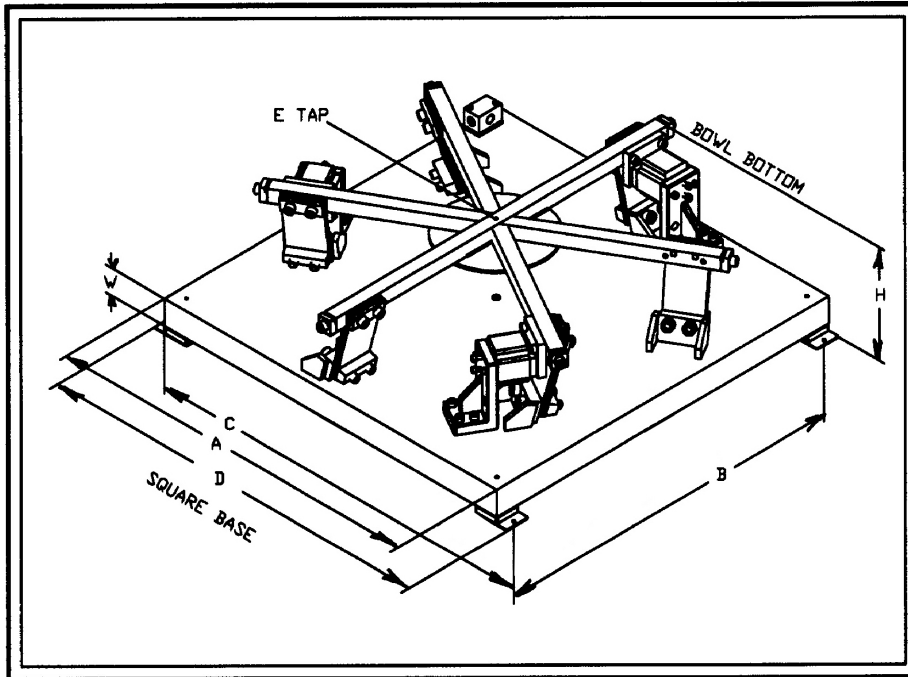

RODIX, Inc.

RODIX, INC.
2303 23rd Ave.
Rockford, IL 61104
Phone: (815) 316-4700
(800) 562-1868
Fax: (815) 316-4701

RODIX Web Site: www.rodix.com E-Mail: custserve@rodix.com

DRIVE BASE BASIC DIMENSIONS

| | |
|---------------------|----------|
| BASE <A> | 36 |
| MTG. | 33.25 |
| MTG. <C> | 37.50 |
| MTG. <D> | 38.50 |
| HEIGHT <H> | 11.0 |
| TAP <E> | 3/8-16 |
| BASE <W> | 2" |
| AVG/MAX BWL & PP WT | 208/312# |
| APPX. WT. | 1045# |

36" CW BOWL DRIVE BASE
(6) POSTS - (3) COILS

SPARE PARTS:

COIL OPTIONS:

120 VAC: P/N 6-42-81

240 VAC: P/N 6-42-89

SPRING OPTIONS:

1/8" THK P/N 90-3-07

3/16" THK P/N 90-3-06

1/4" THK P/N 90-3-105

5/16" THK P/N 90-3-135

3/8" THK P/N 90-3-120

SPACERS:

UPPER SPACER: P/N 88-3-61

LOWER SPACER: P/N 88-3-65

MOUNTING FEET: P/N 96-1-12

TOE CLAMP OPTIONS: