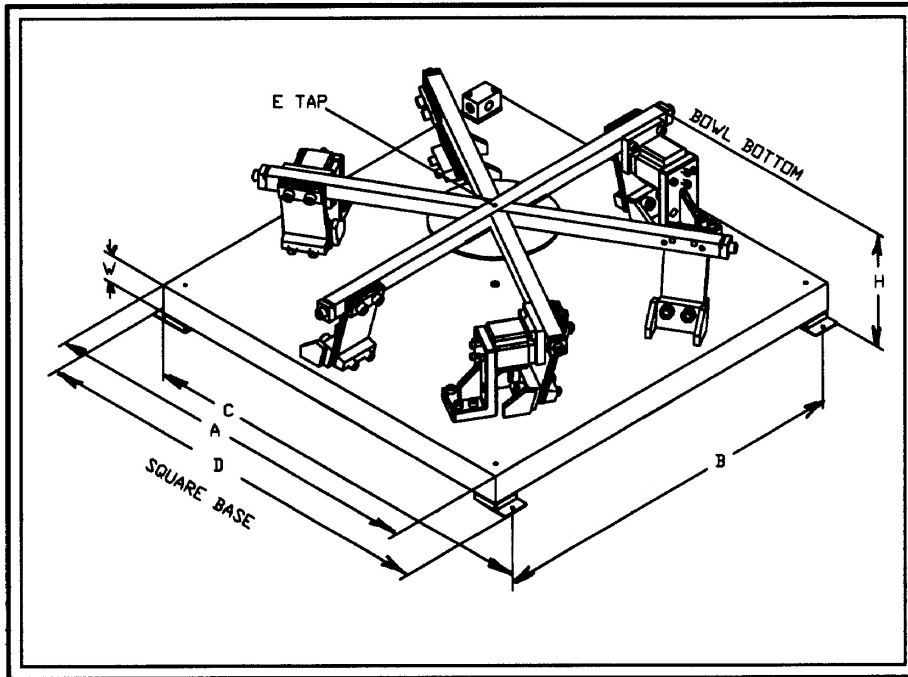

RODIX, Inc.

RODIX, INC.
2303 23rd Ave.
Rockford, IL 61104
Phone: (815) 316-4700
(800) 562-1868
Fax: (815) 316-4701

RODIX Web Site: www.rodix.com E-Mail: custserve@rodix.com

DRIVE BASE BASIC DIMENSIONS

BASE <A>	24
MTG. 	21.25
MTG. <C>	25.50
MTG. <D>	26.50
HEIGHT <H>	11.0
TAP <E>	3/8-16
BASE <W>	2"
AVG/MAX BWL & PP WT	126/189#
APPX. WT.	520#

**24" CW BOWL DRIVE BASE
(6) POSTS - (3) COILS**

SPARE PARTS:

COIL OPTIONS:

120 VAC: P/N 6-42-81

240 VAC: P/N 6-42-89

SPRING OPTIONS:

1/8" THK P/N 90-3-07

3/16" THK P/N 90-3-06

1/4" THK P/N 90-3-105

5/16" THK P/N 90-3-135

3/8" THK P/N 90-3-120

SPACERS:

UPPER SPACER: P/N 88-3-61

LOWER SPACER: P/N 88-3-65

MOUNTING FEET: P/N 96-1-12

TOE CLAMP OPTIONS: