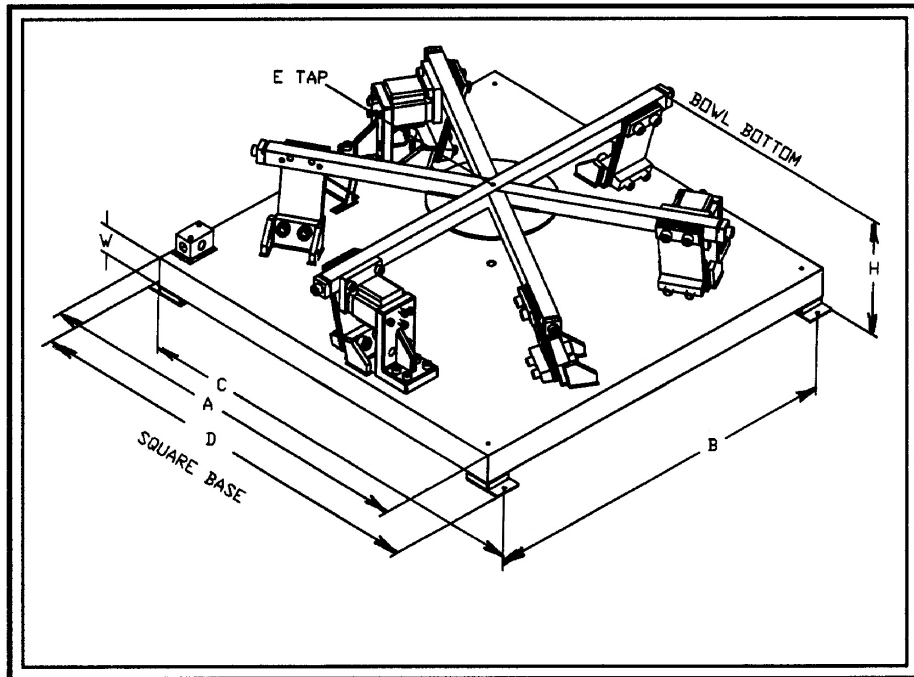

RODIX, Inc.

RODIX, INC.
2303 23rd Ave.
Rockford, IL 61104
Phone: (815) 316-4700
(800) 562-1868
Fax: (815) 316-4701

RODIX Web Site: www.rodix.com E-Mail: custserve@rodix.com

DRIVE BASE BASIC DIMENSIONS

BASE <A>	24
MTG. <B>	21.25
MTG. <C>	25.50
MTG. <D>	26.50
HEIGHT <H>	11.0
TAP <E>	3/8-16
BASE <W>	2"
AVG/MAX BWL & PP WT	126/189#
APPX. WT.	520#

**24" CCW BOWL DRIVE BASE
(6) POSTS - (3) COILS**

SPARE PARTS:

COIL OPTIONS:

- 120 VAC: P/N 6-42-81
- 240 VAC: P/N 6-42-89

SPRING OPTIONS:

- 1/8" THK P/N 90-3-07
- 3/16" THK P/N 90-3-06
- 1/4" THK P/N 90-3-105
- 5/16" THK P/N 90-3-135
- 3/8" THK P/N 90-3-120

SPACERS:

- UPPER SPACER: P/N 88-3-61
- LOWER SPACER: P/N 88-3-65

MOUNTING FEET: P/N 96-1-12

TOE CLAMP OPTIONS:

- Standard: P/N 53-1-16
- Deep Step: P/N 53-1-15

PART NUMBERS:

STANDARD CONFIGURATION:

- 120 VAC: P/N 26-202-104
- 240 VAC: P/N 26-202-108