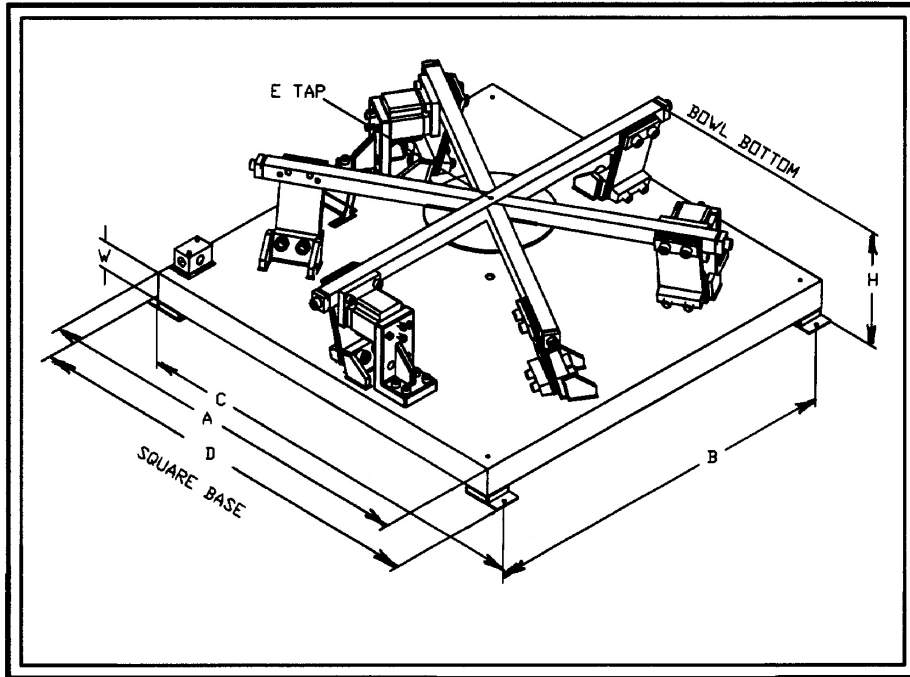

RODIX, Inc.

RODIX, INC.
2303 23rd Ave.
Rockford, IL 61104
Phone: (815) 316-4700
(800) 562-1868
Fax: (815) 316-4701

RODIX Web Site: www.rodix.com E-Mail: custserve@rodix.com

DRIVE BASE BASIC DIMENSIONS

BASE <A>	30
MTG. <B>	27.25
MTG. <C>	31.50
MTG. <D>	32.50
HEIGHT <H>	11.0
TAP <E>	3/8-16
BASE <W>	2"
AVG/MAX BWL & PP WT	167/250#
APPX. WT.	750#

**30" CCW BOWL DRIVE BASE
(6) POSTS - (3) COILS**

SPARE PARTS:

COIL OPTIONS:

120 VAC: P/N 6-42-81
240 VAC: P/N 6-42-89

SPRING OPTIONS:

1/8" THK P/N 90-3-07
3/16" THK P/N 90-3-06
1/4" THK P/N 90-3-105
5/16" THK P/N 90-3-135
3/8" THK P/N 90-3-120

SPACERS:

UPPER SPACER: P/N 88-3-61
LOWER SPACER: P/N 88-3-65

MOUNTING FEET: P/N 96-1-12

TOE CLAMP OPTIONS:

Standard: P/N 53-1-16
Deep Step: P/N 53-1-15

PART NUMBERS:

STANDARD CONFIGURATION:

120 VAC: P/N 26-202-80
240 VAC: P/N 26-202-110

DOUBLE TOE CLAMP:

120 VAC: P/N 26-202-195
240 VAC: P/N 26-202-197