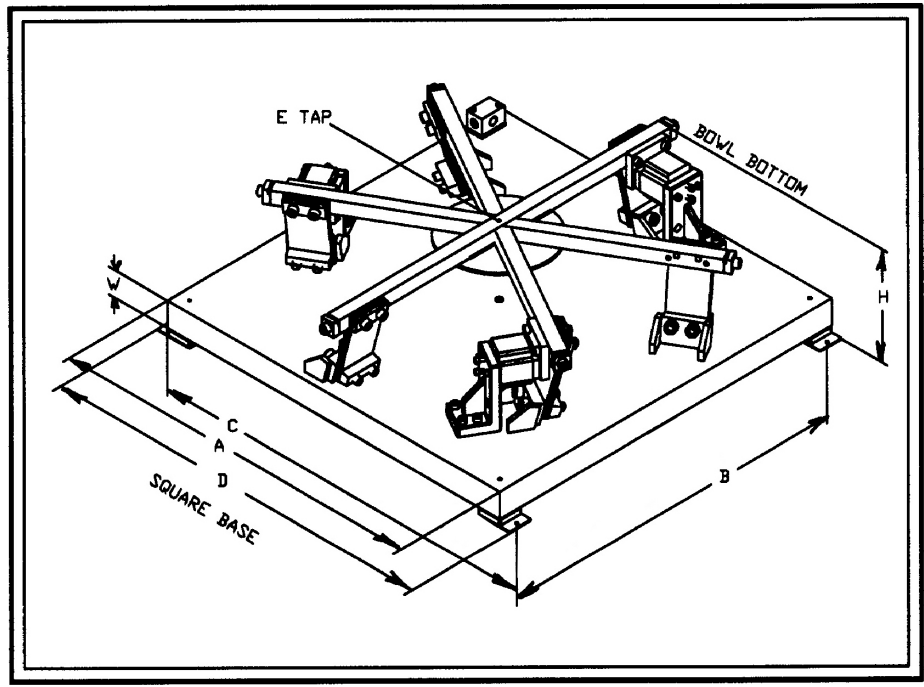

RODIX, Inc.

RODIX, INC.
2303 23rd Ave.
Rockford, IL 61104
Phone: (815) 316-4700
(800) 562-1868
Fax: (815) 316-4701

RODIX Web Site: www.rodix.com E-Mail: custserve@rodix.com

DRIVE BASE BASIC DIMENSIONS

BASE <A>	36
MTG. <B>	33.25
MTG. <C>	37.50
MTG. <D>	38.50
HEIGHT <H>	11.0
TAP <E>	3/8-16
BASE <W>	2"
AVG/MAX BWL & PP WT	208/312#
APPX. WT.	1045#

**36" CW BOWL DRIVE BASE
(6) POSTS - (3) COILS**

SPARE PARTS:

COIL OPTIONS:

- 120 VAC: P/N 6-42-81
- 240 VAC: P/N 6-42-89

SPRING OPTIONS:

- 1/8" THK P/N 90-3-07
- 3/16" THK P/N 90-3-06
- 1/4" THK P/N 90-3-105
- 5/16" THK P/N 90-3-135
- 3/8" THK P/N 90-3-120

SPACERS:

- UPPER SPACER: P/N 88-3-61
- LOWER SPACER: P/N 88-3-65

MOUNTING FEET:

P/N 96-1-12

TOE CLAMP OPTIONS:

- Standard: P/N 53-1-16
- Deep Step: P/N 53-1-15

PART NUMBERS:

STANDARD CONFIGURATION:

- 120 VAC: P/N 26-202-106
- 240 VAC: P/N 26-202-111