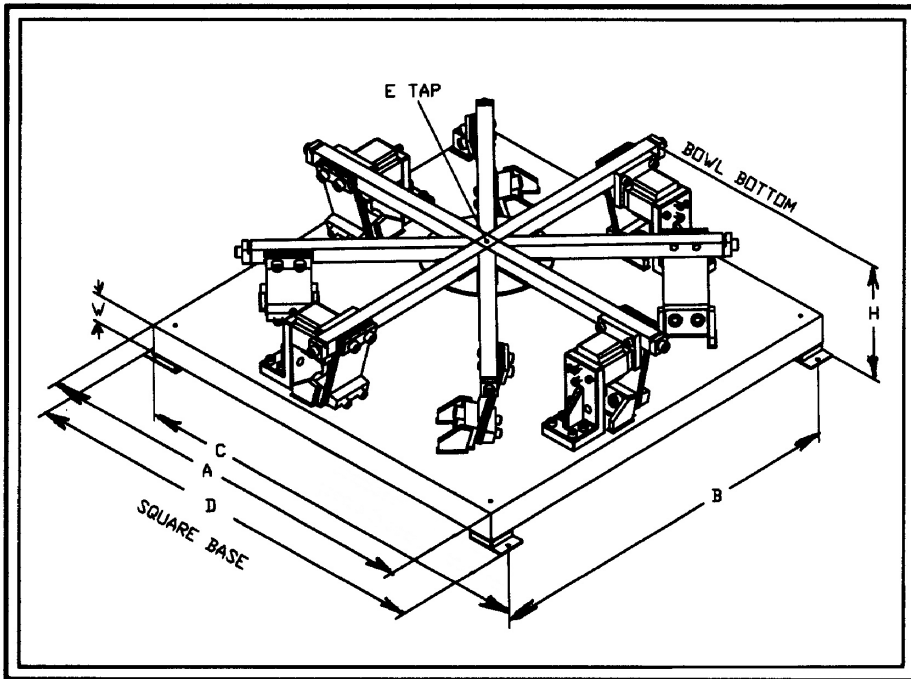

RODIX, Inc.

RODIX, INC.
2303 23rd Ave.
Rockford, IL 61104
Phone: (815) 316-4700
(800) 562-1868
Fax: (815) 316-4701

RODIX Web Site: www.rodix.com E-Mail: custserve@rodix.com

DRIVE BASE BASIC DIMENSIONS

BASE <A>	36
MTG. <B>	33.25
MTG. <C>	37.50
MTG. <D>	38.50
HEIGHT <H>	11.0
TAP <E>	3/8-16
BASE <W>	2"
AVG/MAX BWL & PP WT	208/312#
APPX. WT.	1055#

**36" CW BOWL DRIVE BASE
(8) POSTS - (4) COILS**

SPARE PARTS:

COIL OPTIONS:

120 VAC: P/N 6-42-81
240 VAC: P/N 6-42-89

SPRING OPTIONS:

1/8" THK P/N 90-3-07
3/16" THK P/N 90-3-06
1/4" THK P/N 90-3-105
5/16" THK P/N 90-3-135
3/8" THK P/N 90-3-120

SPACERS:

UPPER SPACER: P/N 88-3-61
LOWER SPACER: P/N 88-3-65

MOUNTING FEET: P/N 96-1-12

TOE CLAMP OPTIONS:

Standard: P/N 53-1-16
Deep Step: P/N 53-1-15

PART NUMBERS:

STANDARD CONFIGURATION:

120 VAC: P/N 26-202-85
240 VAC: P/N 26-202-138

DOUBLE TOE CLAMP:

120 VAC: P/N 26-202-174
240 VAC: P/N 26-202-176