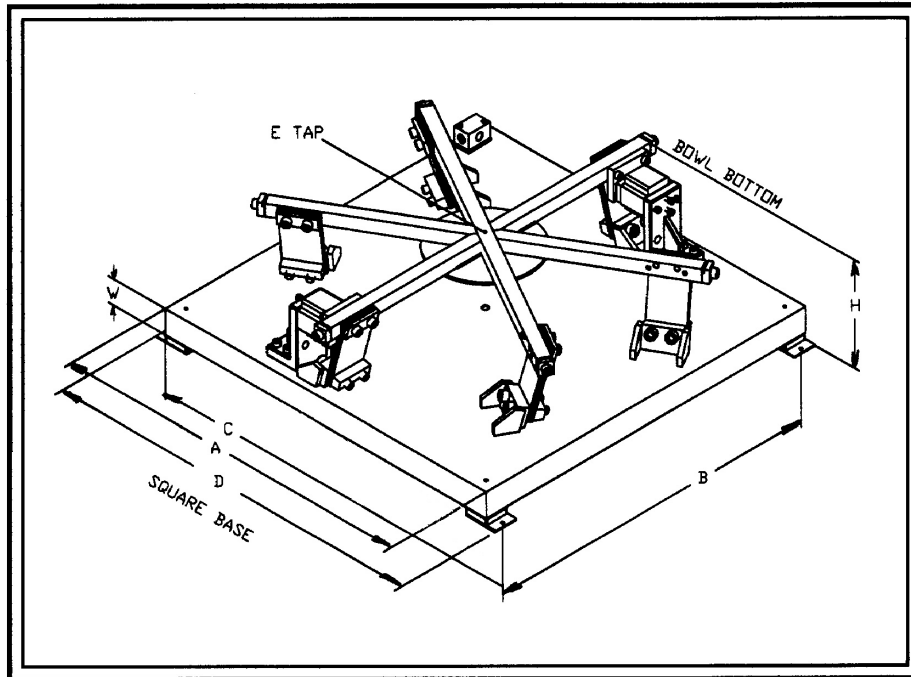

RODIX, Inc.

RODIX, INC.
2303 23rd Ave.
Rockford, IL 61104
Phone: (815) 316-4700
(800) 562-1868
Fax: (815) 316-4701

RODIX Web Site: www.rodix.com E-Mail: custserve@rodix.com

DRIVE BASE BASIC DIMENSIONS

BASE <A>	30
MTG. <B>	27.25
MTG. <C>	31.50
MTG. <D>	32.50
HEIGHT <H>	11.0
TAP <E>	3/8-16
BASE <W>	2"
AVG/MAX BWL. & PP WT	167/250#
APPX. WT.	740#

**30" CW BOWL DRIVE BASE
(6) POSTS - (2) COILS**

SPARE PARTS:

COIL OPTIONS:

120 VAC: P/N 6-42-81
240 VAC: P/N 6-42-89

SPRING OPTIONS:

1/8" THK P/N 90-3-07
3/16" THK P/N 90-3-06
1/4" THK P/N 90-3-105
5/16" THK P/N 90-3-135
3/8" THK P/N 90-3-120

SPACERS:

UPPER SPACER: P/N 88-3-61
LOWER SPACER: P/N 88-3-65

MOUNTING FEET: P/N 96-1-12

TOE CLAMP OPTIONS:

Standard: P/N 53-1-16
Deep Step: P/N 53-1-15

PART NUMBERS:

STANDARD CONFIGURATION:

120 VAC: P/N 26-202-09
240 VAC: P/N 26-202-39

DOUBLE TOE CLAMP:

120 VAC: P/N 26-202-166
240 VAC: P/N 26-202-168