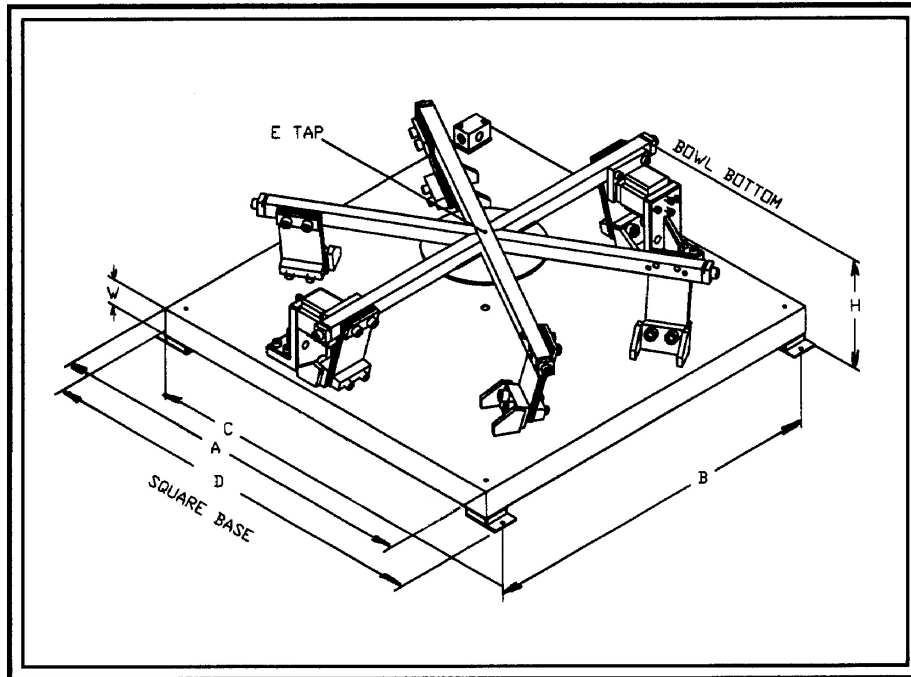

RODIX, Inc.

RODIX, INC.
2303 23rd Ave.
Rockford, IL 61104
Phone: (815) 316-4700
(800) 562-1868
Fax: (815) 316-4701

RODIX Web Site: www.rodix.com E-Mail: custserve@rodix.com

DRIVE BASE BASIC DIMENSIONS

BASE <A>	30
MTG. <B>	27.25
MTG. <C>	31.50
MTG. <D>	32.50
HEIGHT <H>	11.0
TAP <E>	3/8-16
BASE <W>	2"
AVG/MAX BWL. & PP WT	167/250#
APPX. WT.	740#

**30" CW BOWL DRIVE BASE
(6) POSTS - (2) COILS**

SPARE PARTS:

COIL OPTIONS:

120 VAC: P/N 6-42-81

240 VAC: P/N 6-42-89

SPRING OPTIONS:

1/8" THK P/N 90-3-07

3/16" THK P/N 90-3-06

1/4" THK P/N 90-3-105

5/16" THK P/N 90-3-135

3/8" THK P/N 90-3-120

SPACERS:

UPPER SPACER: P/N 88-3-61

LOWER SPACER: P/N 88-3-65

MOUNTING FEET: P/N 96-1-12

TOE CLAMP OPTIONS:

Standard: P/N 53-1-16

Deep Step: P/N 53-1-15

PART NUMBERS:

STANDARD CONFIGURATION:

120 VAC: P/N 26-202-09

240 VAC: P/N 26-202-39

DOUBLE TOE CLAMP:

120 VAC: P/N 26-202-166

240 VAC: P/N 26-202-168