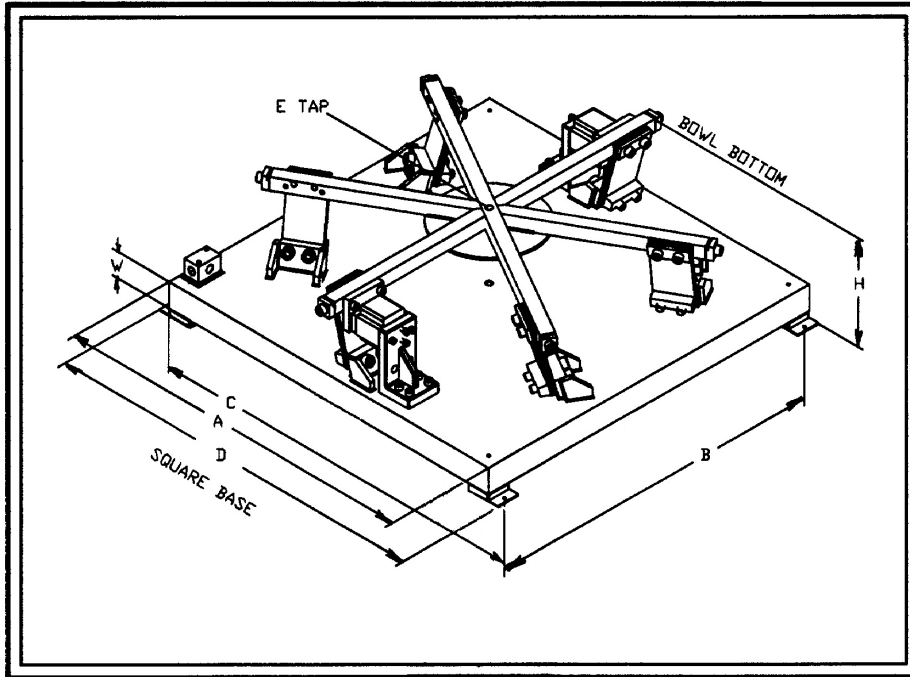

RODIX, Inc.

RODIX, INC.
2303 23rd Ave.
Rockford, IL 61104
Phone: (815) 316-4700
(800) 562-1868
Fax: (815) 316-4701

RODIX Web Site: www.rodix.com E-Mail: custserve@rodix.com

DRIVE BASE BASIC DIMENSIONS

BASE <A>	30
MTG. <B>	27.25
MTG. <C>	31.50
MTG. <D>	32.50
HEIGHT <H>	11.0
TAP <E>	3/8-16
BASE <W>	2"
AVG/MAX BOWL & PP WT	167/250#
APPX. WT.	740#

**30" CCW BOWL DRIVE BASE
(6) POSTS - (2) COILS**

SPARE PARTS:

COIL OPTIONS:

120 VAC: P/N 6-42-81
240 VAC: P/N 6-42-89

SPRING OPTIONS:

1/8" THK P/N 90-3-07
3/16" THK P/N 90-3-06
1/4" THK P/N 90-3-105
5/16" THK P/N 90-3-135
3/8" THK P/N 90-3-120

SPACERS:

UPPER SPACER: P/N 88-3-61
LOWER SPACER: P/N 88-3-65

MOUNTING FEET: P/N 96-1-12

TOE CLAMP OPTIONS:

Standard: P/N 53-1-16
Deep Step: P/N 53-1-15

PART NUMBERS:

STANDARD CONFIGURATION:

120 VAC: P/N 26-202-18
240 VAC: P/N 26-202-40

DOUBLE TOE CLAMP:

120 VAC: P/N 26-202-167
240 VAC: P/N 26-202-169