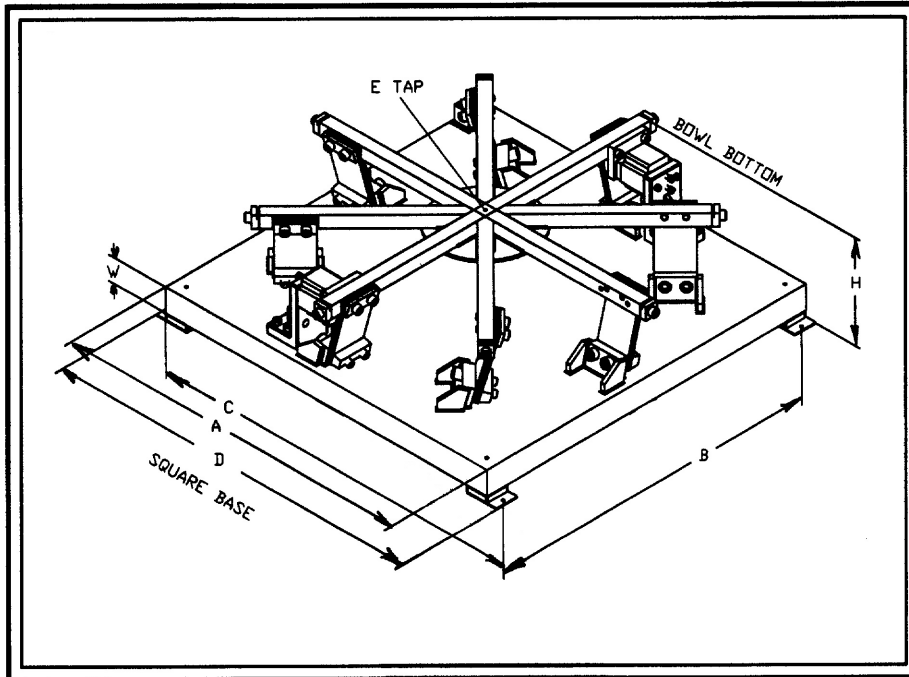

RODIX, Inc.

RODIX, INC.
2303 23rd Ave.
Rockford, IL 61104
Phone: (815) 316-4700
(800) 562-1868
Fax: (815) 316-4701

RODIX Web Site: www.rodix.com E-Mail: custserve@rodix.com

DRIVE BASE BASIC DIMENSIONS

BASE <A>	36
MTG. 	33.25
MTG. <C>	37.50
MTG. <D>	38.50
HEIGHT <H>	11.0
TAP <E>	3/8-16
BASE <W>	2"
AVG/MAX BWL & PP WT	208/312#
APPX. WT.	1035#

36" CW BOWL DRIVE BASE
(8) POSTS - (2) COILS

SPARE PARTS:

COIL OPTIONS:

120 VAC: P/N 6-42-81

240 VAC: P/N 6-42-89

SPRING OPTIONS:

1/8" THK P/N 90-3-07

3/16" THK P/N 90-3-06

1/4" THK P/N 90-3-105

5/16" THK P/N 90-3-135

3/8" THK P/N 90-3-120

SPACERS:

UPPER SPACER: P/N 88-3-61

LOWER SPACER: P/N 88-3-65

MOUNTING FEET: P/N 96-1-12

TOE CLAMP OPTIONS:

Standard: P/N 53-1-16

Deep Step: P/N 53-1-15

PART NUMBERS:

STANDARD CONFIGURATION:

120 VAC: P/N 26-202-19

240 VAC: P/N 26-202-41

DOUBLE TOE CLAMP:

120 VAC: P/N 26-202-170