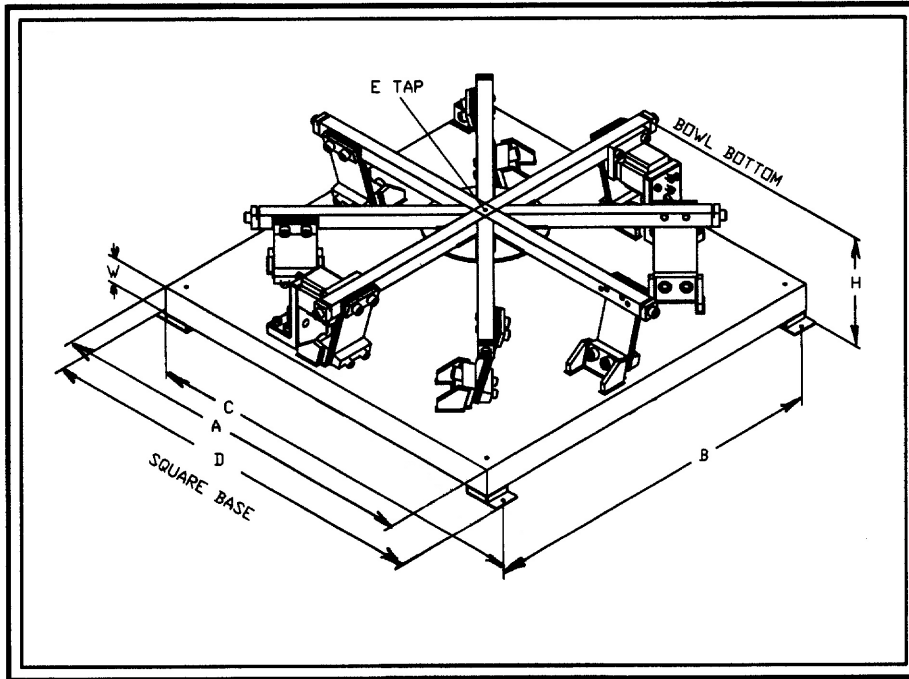

RODIX, Inc.

RODIX, INC.
2303 23rd Ave.
Rockford, IL 61104
Phone: (815) 316-4700
(800) 562-1868
Fax: (815) 316-4701

RODIX Web Site: www.rodix.com E-Mail: custserve@rodix.com

DRIVE BASE BASIC DIMENSIONS

BASE <A>	36
MTG. <B>	33.25
MTG. <C>	37.50
MTG. <D>	38.50
HEIGHT <H>	11.0
TAP <E>	3/8-16
BASE <W>	2"
AVG/MAX BWL & PP WT	208/312#
APPX. WT.	1035#

**36" CW BOWL DRIVE BASE
(8) POSTS - (2) COILS**

SPARE PARTS:

COIL OPTIONS:

120 VAC: P/N 6-42-81

240 VAC: P/N 6-42-89

SPRING OPTIONS:

1/8" THK P/N 90-3-07

3/16" THK P/N 90-3-06

1/4" THK P/N 90-3-105

5/16" THK P/N 90-3-135

3/8" THK P/N 90-3-120

SPACERS:

UPPER SPACER: P/N 88-3-61

LOWER SPACER: P/N 88-3-65

MOUNTING FEET: P/N 96-1-12

TOE CLAMP OPTIONS:

Standard: P/N 53-1-16

Deep Step: P/N 53-1-15

PART NUMBERS:

STANDARD CONFIGURATION:

120 VAC: P/N 26-202-19

240 VAC: P/N 26-202-41

DOUBLE TOE CLAMP:

120 VAC: P/N 26-202-170

240 VAC: P/N 26-202-172