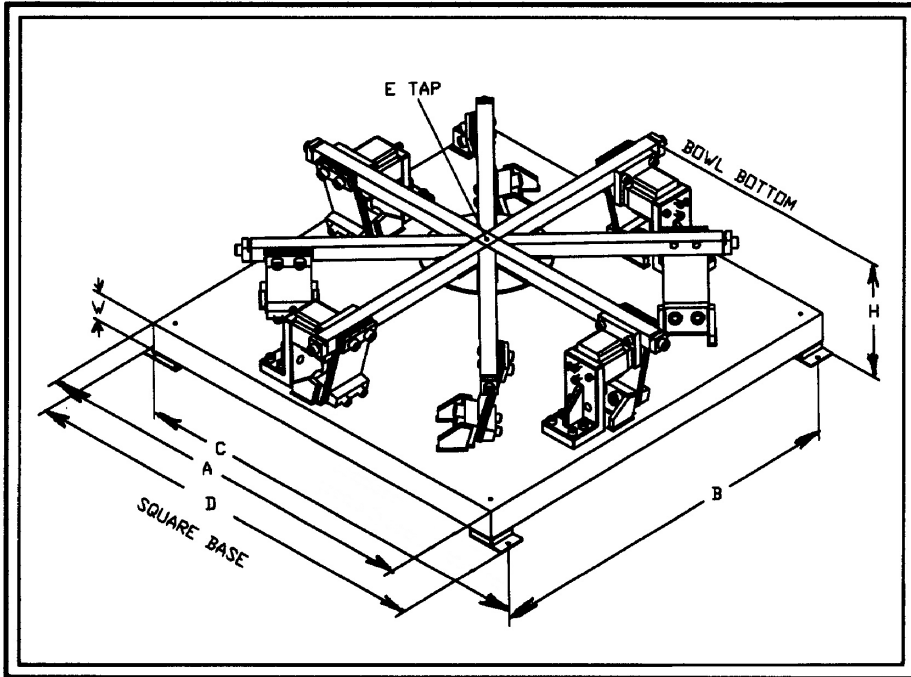

**DRIVE BASE BASIC DIMENSIONS**

BASE <A>	36
MTG. <B>	33.25
MTG. <C>	37.50
MTG. <D>	38.50
HEIGHT <H>	11.0
TAP <E>	3/8-16
BASE <W>	2"
AVG/MAX BWL & PP WT	208/312#
APPX. WT.	1055#

**36" CW BOWL DRIVE BASE  
 (8) POSTS - (4) COILS**

**SPACERS:**

UPPER SPACER: P/N 88-3-61  
 LOWER SPACER: P/N 88-3-65

MOUNTING FEET: P/N 96-1-12

**TOE CLAMP OPTIONS:**

Standard: P/N 53-1-16  
 Deep Step: P/N 53-1-15

**PART NUMBERS:**

**STANDARD CONFIGURATION:**