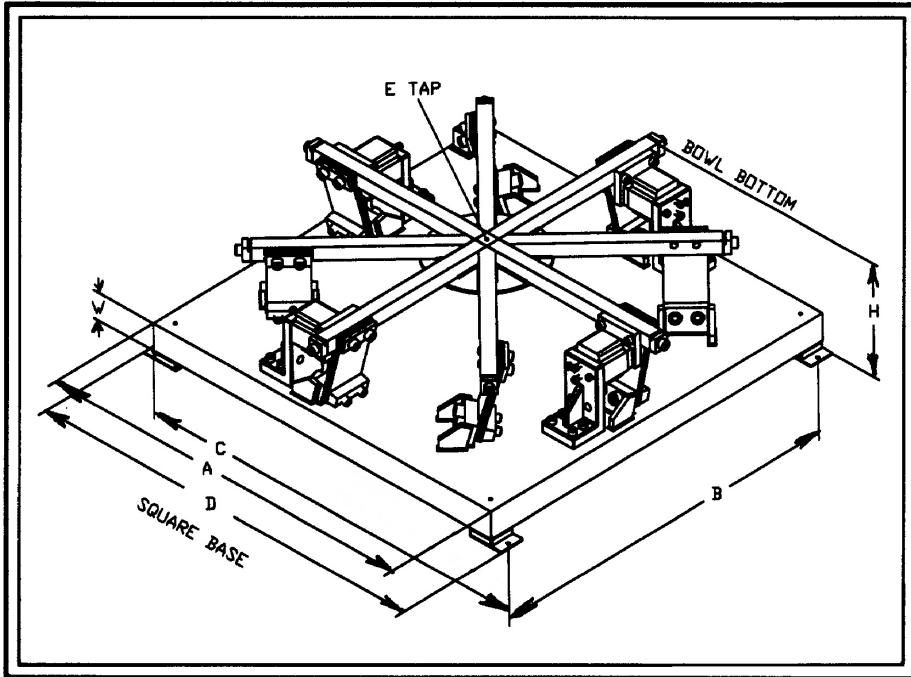

RODIX, Inc.

RODIX, INC.
2303 23rd Ave.
Rockford, IL 61104
Phone: (815) 316-4700
(800) 562-1868
Fax: (815) 316-4701

RODIX Web Site: www.rodix.com E-Mail: custserve@rodix.com

DRIVE BASE BASIC DIMENSIONS

BASE <A>	36
MTG. <B>	33.25
MTG. <C>	37.50
MTG. <D>	38.50
HEIGHT <H>	11.0
TAP <E>	3/8-16
BASE <W>	2"
AVG/MAX BWL & PP WT	208/312#
APPX. WT.	1055#

**36" CW BOWL DRIVE BASE
(8) POSTS - (4) COILS**

SPARE PARTS:

COIL OPTIONS:

- 120 VAC: P/N 6-42-81
- 240 VAC: P/N 6-42-89

SPRING OPTIONS:

- 1/8" THK P/N 90-3-07
- 3/16" THK P/N 90-3-06
- 1/4" THK P/N 90-3-105
- 5/16" THK P/N 90-3-135
- 3/8" THK P/N 90-3-120

SPACERS:

- UPPER SPACER: P/N 88-3-61
- LOWER SPACER: P/N 88-3-65

MOUNTING FEET: P/N 96-1-12

TOE CLAMP OPTIONS:

- Standard: P/N 53-1-16
- Deep Step: P/N 53-1-15

PART NUMBERS:

STANDARD CONFIGURATION:

- 120 VAC: P/N 26-202-85
- 240 VAC: P/N 26-202-138

DOUBLE TOE CLAMP:

- 120 VAC: P/N 26-202-174
- 240 VAC: P/N 26-202-176