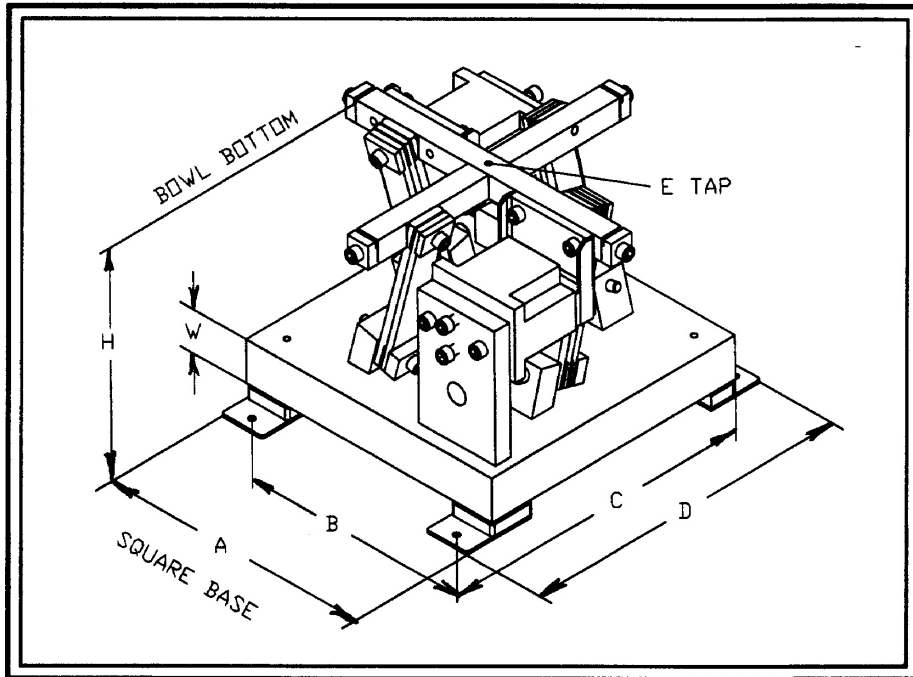

**DRIVE BASE BASIC DIMENSIONS**

BASE <A>	15
MTG. <B>	13
MTG. <C>	16.50
MTG. <D>	17.50
HEIGHT <H>	9.82
TAP <E>	5/16-18
BASE <W>	2"
AVG/MAX BWL & PP WT	53/79#
APPX. WT.	185#

**15" CW BOWL DRIVE BASE  
(4) POSTS - (2) COILS**