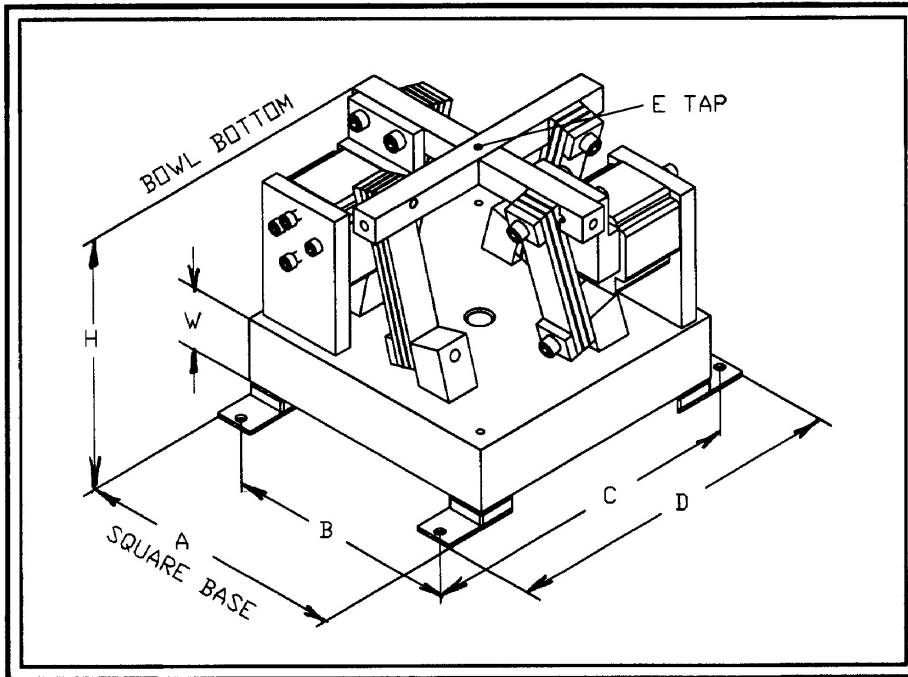

RODIX, Inc.

RODIX, INC.
2303 23rd Ave.
Rockford, IL 61104
Phone: (815) 316-4700
(800) 562-1868
Fax: (815) 316-4701

RODIX Web Site: www.rodix.com E-Mail: custserve@rodix.com

DRIVE BASE BASIC DIMENSIONS

BASE <A>	15
MTG. 	13
MTG. <C>	16.50
MTG. <D>	17.50
HEIGHT <H>	9.82
TAP <E>	5/16-18
BASE <W>	2"
AVG/MAX BOWL & PP WT	53/79#
APPX. WT.	185#

**15" CCW BOWL DRIVE BASE
(4) POSTS - (2) COILS**

SPARE PARTS:

COIL OPTIONS:

120 VAC: P/N 6-42-80

240 VAC: P/N 6-42-88

SPRING OPTIONS:

1/8" THK P/N 90-3-33

3/16" THK P/N 90-3-29

1/4" THK P/N 90-3-130

5/16" THK P/N 90-3-131

3/8" THK P/N 90-3-132

SPACER: COMMON 15" P/N 88-3-067

MOUNTING FEET: P/N 96-1-10

TOE CLAMP OPTIONS:

Standard: P/N 53-1-05

PART NUMBERS: