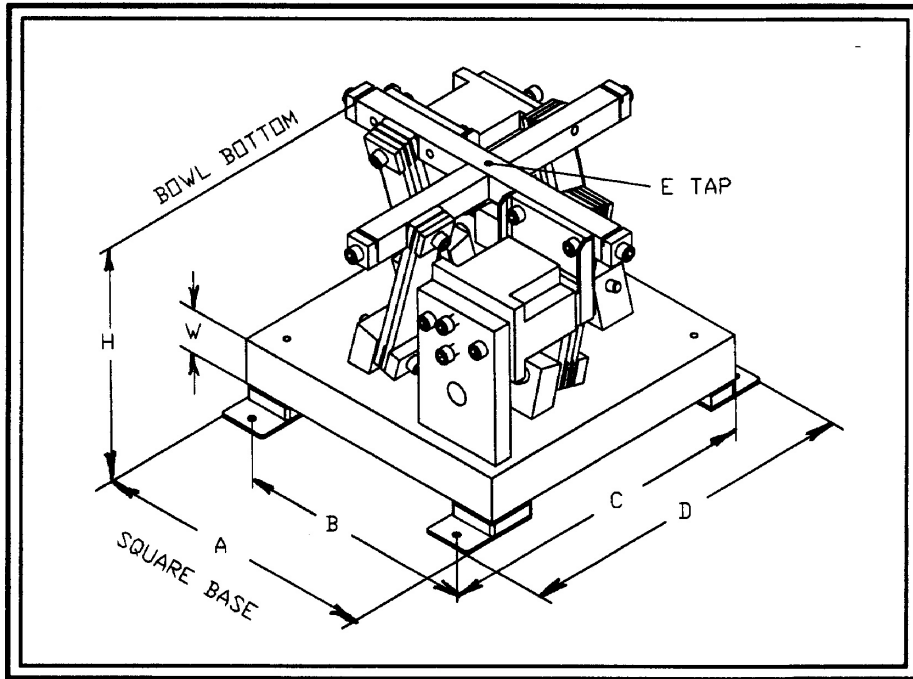

RODIX, Inc.

RODIX, INC.
2303 23rd Ave.
Rockford, IL 61104
Phone: (815) 316-4700
(800) 562-1868
Fax: (815) 316-4701

RODIX Web Site: www.rodix.com E-Mail: custserve@rodix.com

DRIVE BASE BASIC DIMENSIONS

BASE <A>	15
MTG. 	13
MTG. <C>	16.50
MTG. <D>	17.50
HEIGHT <H>	9.82
TAP <E>	5/16-18
BASE <W>	2"
AVG/MAX BWL & PP WT	53/79#
APPX. WT.	185#

**15" CW BOWL DRIVE BASE
(4) POSTS - (2) COILS**

SPARE PARTS:

COIL OPTIONS:

120 VAC: P/N 6-42-80

240 VAC: P/N 6-42-88

SPRING OPTIONS:

1/8" THK P/N 90-3-33

3/16" THK P/N 90-3-29

1/4" THK P/N 90-3-130

5/16" THK P/N 90-3-131

3/8" THK P/N 90-3-132

SPACER: COMMON 15" P/N 88-3-067

MOUNTING FEET: P/N 96-1-10

TOE CLAMP OPTIONS:

Standard: P/N 53-1-05

PART NUMBERS: