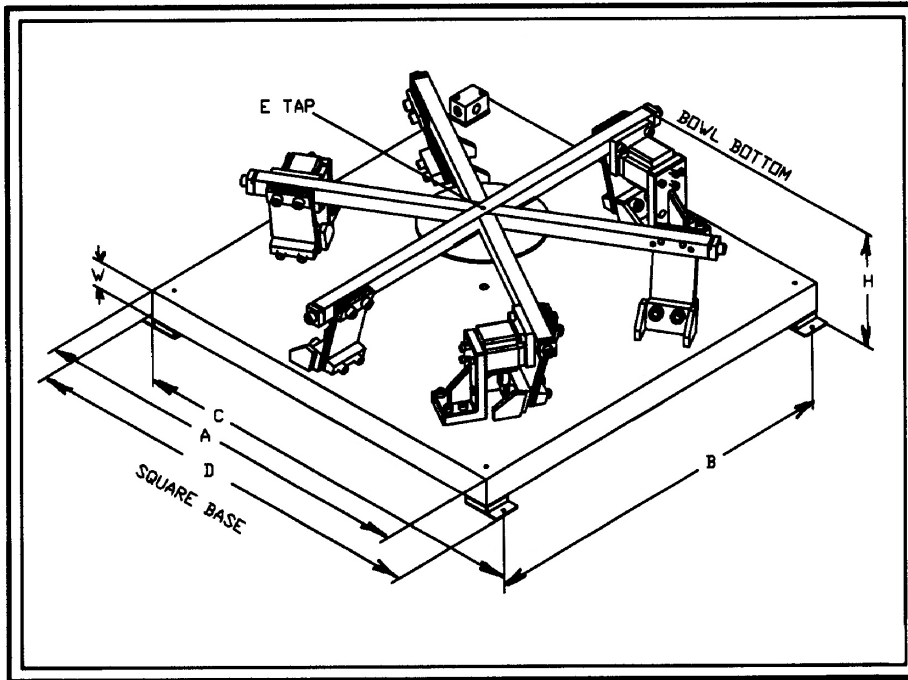

RODIX, Inc.

RODIX, INC.
2303 23rd Ave.
Rockford, IL 61104
Phone: (815) 316-4700
(800) 562-1868
Fax: (815) 316-4701

RODIX Web Site: www.rodix.com E-Mail: custserve@rodix.com

DRIVE BASE BASIC DIMENSIONS

BASE <A>	30
MTG. <B>	27.25
MTG. <C>	31.50
MTG. <D>	32.50
HEIGHT <H>	11.0
TAP <E>	3/8-16
BASE <W>	2"
AVG/MAX BWL & PP WT	167/250#
APPX. WT.	750#

**30" CW BOWL DRIVE BASE
(6) POSTS - (3) COILS**

SPARE PARTS:

COIL OPTIONS:

120 VAC: P/N 6-42-81
240 VAC: P/N 6-42-89

SPRING OPTIONS:

1/8" THK P/N 90-3-07
3/16" THK P/N 90-3-06
1/4" THK P/N 90-3-105
5/16" THK P/N 90-3-135
3/8" THK P/N 90-3-120

SPACERS:

UPPER SPACER: P/N 88-3-61
LOWER SPACER: P/N 88-3-65

MOUNTING FEET: P/N 96-1-12

TOE CLAMP OPTIONS:

Standard: P/N 53-1-16
Deep Step: P/N 53-1-15

PART NUMBERS:

STANDARD CONFIGURATION:

120 VAC: P/N 26-202-81
240 VAC: P/N 26-202-109

DOUBLE TOE CLAMP:

120 VAC: P/N 26-202-194
240 VAC: P/N 26-202-196